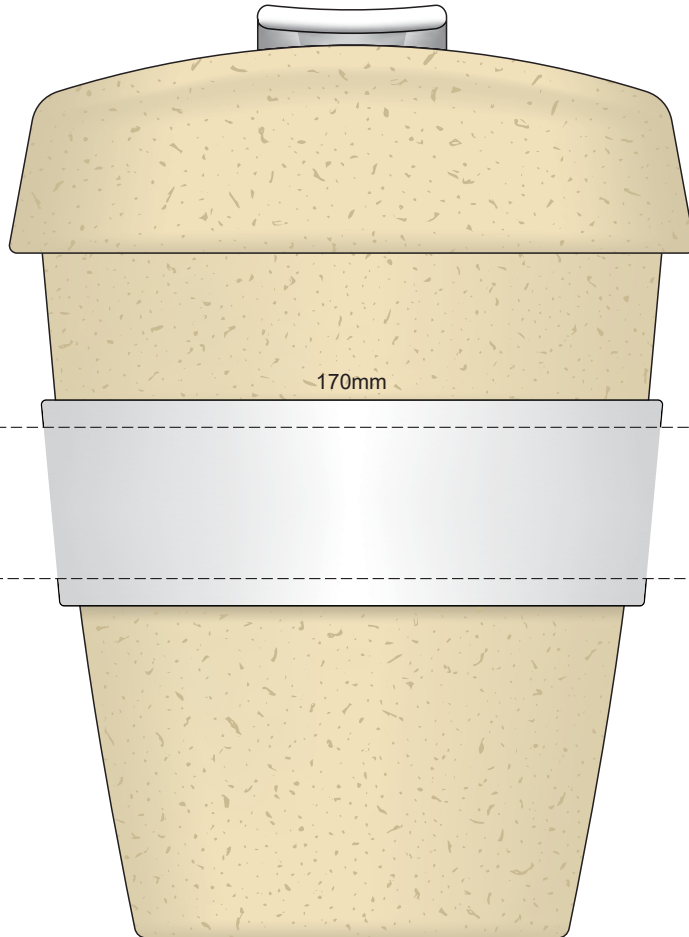

100% of Actual Size
Pad Print

100% of Actual Size
Pad Print

SIDE 1

SIDE 2

Flip Colour	Band Colour
Light Tan	Light Tan
Grey	Grey
White	White
Yellow	Yellow
Orange	Orange
Pink	Pink
Red	Red
Light Green	Light Green
Dark Green	Dark Green
Cyan	Cyan
Blue	Blue
Dark Blue	Dark Blue
Purple	Purple
Black	Black

100% of Actual Size
Screen Print (one colour)

100% of Actual Size
Screen Print (one colour)
Double sided template front & back

Red Line = Exact opposites of the product
(centre artwork to the red line)

Flip Colour	Band Colour
Light Tan	Light Tan
Grey	Grey
White	White
Yellow	Yellow
Orange	Orange
Pink	Pink
Red	Red
Light Green	Light Green
Dark Green	Dark Green
Teal	Teal
Blue	Blue
Dark Blue	Dark Blue
Purple	Purple
Black	Black

100% of Actual Size
Silicone Digital Print
Debossed

SIDE 1

SIDE 2