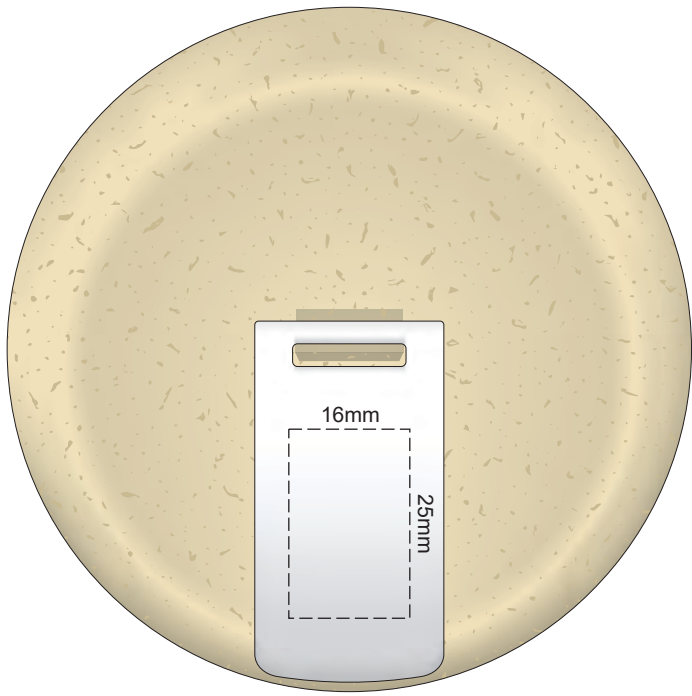

Flip Colour	Band Colour
Light Tan	Light Tan
Grey	Grey
White	White
Yellow	Yellow
Orange	Orange
Pink	Pink
Red	Red
Light Green	Light Green
Dark Green	Dark Green
Cyan	Cyan
Blue	Blue
Dark Blue	Dark Blue
Purple	Purple
Black	Black

100% of Actual Size
Pad Print

100% of Actual Size
Pad Print

SIDE 1

SIDE 2

Flip Colour	Band Colour
Light Tan	Light Tan
Grey	Grey
White	White
Yellow	Yellow
Orange	Orange
Pink	Pink
Red	Red
Light Green	Light Green
Dark Green	Dark Green
Cyan	Cyan
Blue	Blue
Dark Blue	Dark Blue
Purple	Purple
Black	Black

100% of Actual Size
Screen Print (one colour)

100% of Actual Size
Screen Print (one colour)
Double sided template front & back

Red Line = Exact opposites of the product
(centre artwork to the red line)

Flip Colour	Band Colour
Light Tan	Light Tan
Grey	Grey
White	White
Yellow	Yellow
Orange	Orange
Pink	Pink
Red	Red
Light Green	Light Green
Dark Green	Dark Green
Teal	Teal
Blue	Blue
Dark Blue	Dark Blue
Purple	Purple
Black	Black

100% of Actual Size
Silicone Digital Print
Debossed

SIDE 1

SIDE 2