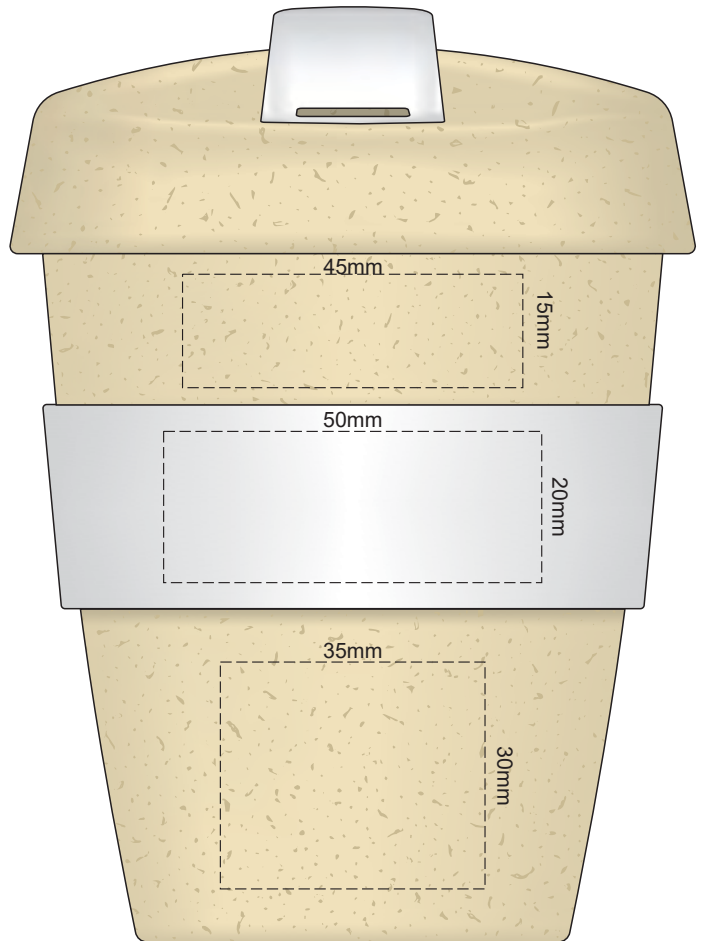

Flip Colour	Band Colour
Light Tan	Light Tan
Grey	Grey
White	White
Yellow	Yellow
Orange	Orange
Pink	Pink
Red	Red
Light Green	Light Green
Dark Green	Dark Green
Cyan	Cyan
Blue	Blue
Dark Blue	Dark Blue
Purple	Purple
Black	Black

100% of Actual Size
Pad Print

100% of Actual Size
Pad Print

SIDE 1

SIDE 2

Flip Colour	Band Colour
Light Tan	Light Tan
Grey	Grey
White	White
Yellow	Yellow
Orange	Orange
Pink	Pink
Red	Red
Light Green	Light Green
Dark Green	Dark Green
Cyan	Cyan
Blue	Blue
Dark Blue	Dark Blue
Purple	Purple
Black	Black

100% of Actual Size
Screen Print (one colour)

100% of Actual Size
Screen Print (one colour)
Double sided template front & back

Red Line = Exact opposites of the product
(centre artwork to the red line)

Flip Colour	Band Colour
Light Tan	Light Tan
Grey	Grey
White	White
Yellow	Yellow
Orange	Orange
Pink	Pink
Red	Red
Light Green	Light Green
Dark Green	Dark Green
Teal	Teal
Blue	Blue
Dark Blue	Dark Blue
Purple	Purple
Black	Black

100% of Actual Size
Silicone Digital Print
Debossed

SIDE 1

SIDE 2