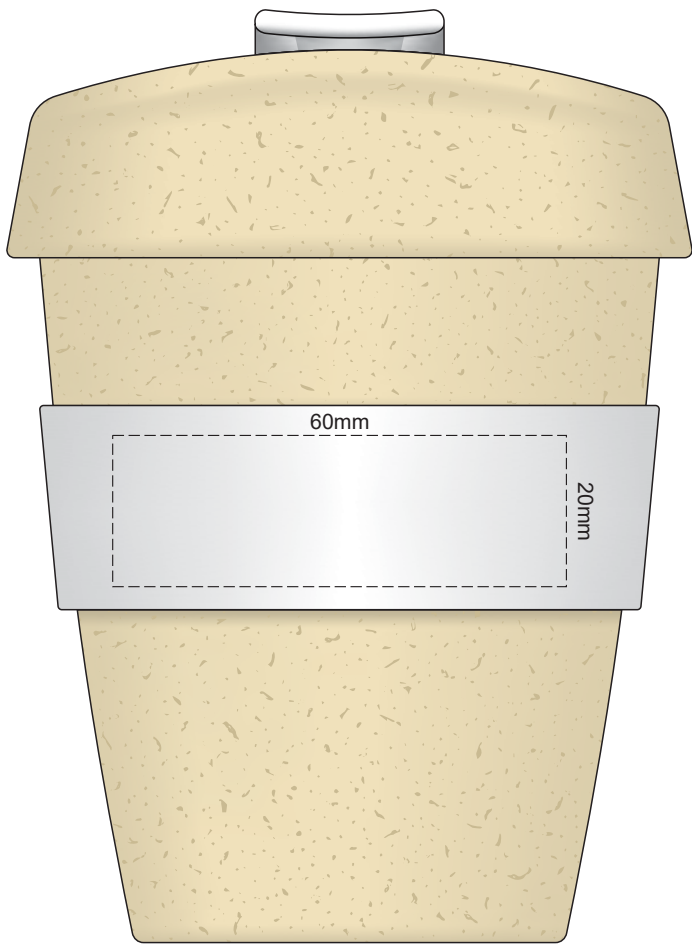

100% of Actual Size
Pad Print

100% of Actual Size
Pad Print

SIDE 1

SIDE 2

Flip Colour	Band Colour
Light Tan	Light Tan
Grey	Grey
White	White
Yellow	Yellow
Orange	Orange
Pink	Pink
Red	Red
Light Green	Light Green
Dark Green	Dark Green
Cyan	Cyan
Blue	Blue
Dark Blue	Dark Blue
Purple	Purple
Black	Black

100% of Actual Size
Screen Print (one colour)

100% of Actual Size
Screen Print (one colour)
Double sided template front & back

Red Line = Exact opposites of the product
(centre artwork to the red line)

Flip Colour	Band Colour
Light Tan	Light Tan
Grey	Grey
White	White
Yellow	Yellow
Orange	Orange
Pink	Pink
Red	Red
Light Green	Light Green
Dark Green	Dark Green
Teal	Teal
Blue	Blue
Dark Blue	Dark Blue
Purple	Purple
Black	Black

100% of Actual Size
Silicone Digital Print
Debossed

SIDE 1

SIDE 2