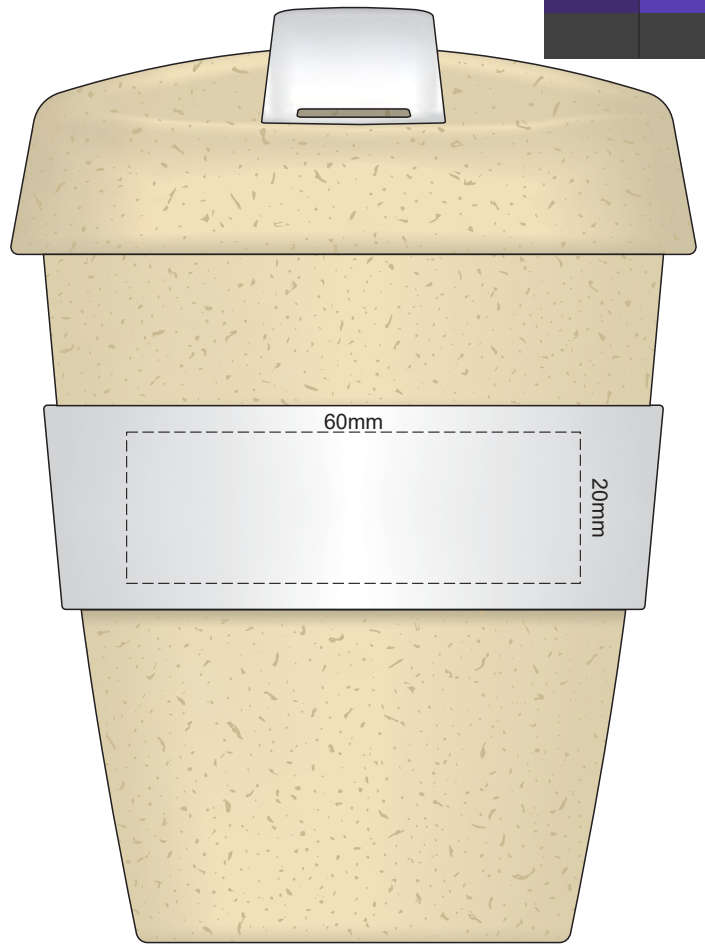

100% of Actual Size
Pad Print

100% of Actual Size
Pad Print

SIDE 1

SIDE 2

Flip Colour	Band Colour
Light Tan	Light Tan
Grey	Grey
White	White
Yellow	Yellow
Orange	Orange
Pink	Pink
Red	Red
Light Green	Light Green
Dark Green	Dark Green
Cyan	Cyan
Blue	Blue
Dark Blue	Dark Blue
Purple	Purple
Black	Black

100% of Actual Size
Screen Print (one colour)

100% of Actual Size
Screen Print (one colour)
Double sided template front & back

Red Line = Exact opposites of the product
(centre artwork to the red line)

Flip Colour	Band Colour
Light Tan	Light Tan
Grey	Grey
White	White
Yellow	Yellow
Orange	Orange
Pink	Pink
Red	Red
Light Green	Light Green
Dark Green	Dark Green
Teal	Teal
Blue	Blue
Dark Blue	Dark Blue
Purple	Purple
Black	Black

100% of Actual Size
Silicone Digital Print
Debossed

SIDE 1

SIDE 2