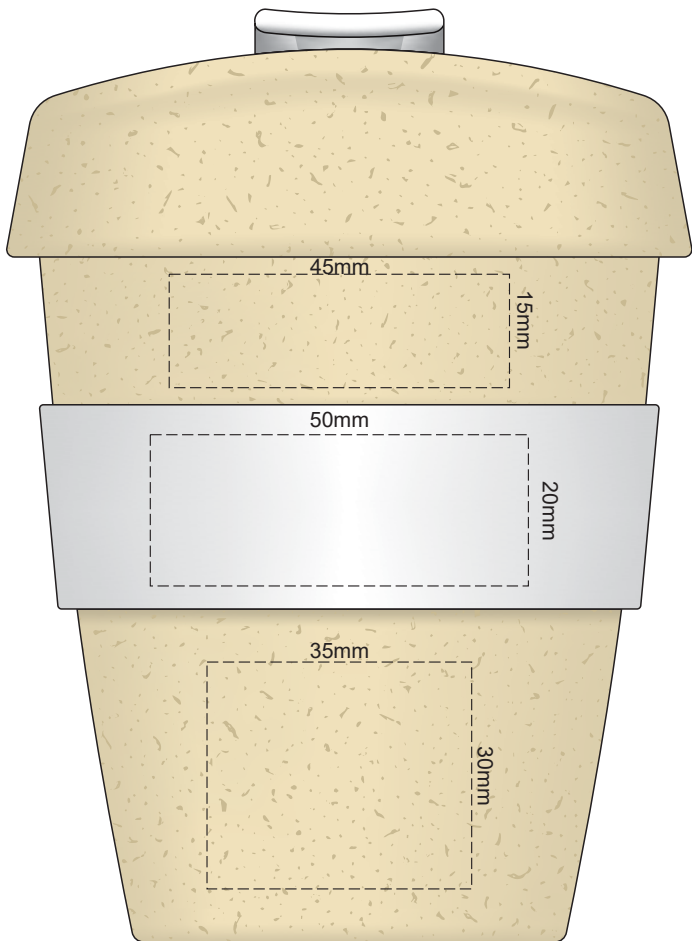

Flip Colour	Band Colour
Light Tan	Light Tan
Grey	Grey
White	White
Yellow	Yellow
Orange	Orange
Pink	Pink
Red	Red
Light Green	Light Green
Dark Green	Dark Green
Cyan	Cyan
Blue	Blue
Dark Blue	Dark Blue
Purple	Purple
Black	Black

100% of Actual Size
Pad Print

100% of Actual Size
Pad Print

SIDE 1

SIDE 2

Flip Colour	Band Colour
Light Tan	Light Tan
Grey	Grey
White	White
Yellow	Yellow
Orange	Orange
Pink	Pink
Red	Red
Light Green	Light Green
Dark Green	Dark Green
Cyan	Cyan
Blue	Blue
Dark Blue	Dark Blue
Purple	Purple
Black	Black

100% of Actual Size
Screen Print (one colour)

100% of Actual Size
Screen Print (one colour)
Double sided template front & back

Red Line = Exact opposites of the product
(centre artwork to the red line)

Flip Colour	Band Colour
Light Tan	Light Tan
Grey	Grey
White	White
Yellow	Yellow
Orange	Orange
Pink	Pink
Red	Red
Light Green	Light Green
Dark Green	Dark Green
Teal	Teal
Blue	Blue
Dark Blue	Dark Blue
Purple	Purple
Black	Black

100% of Actual Size
Silicone Digital Print
Debossed

SIDE 1

SIDE 2