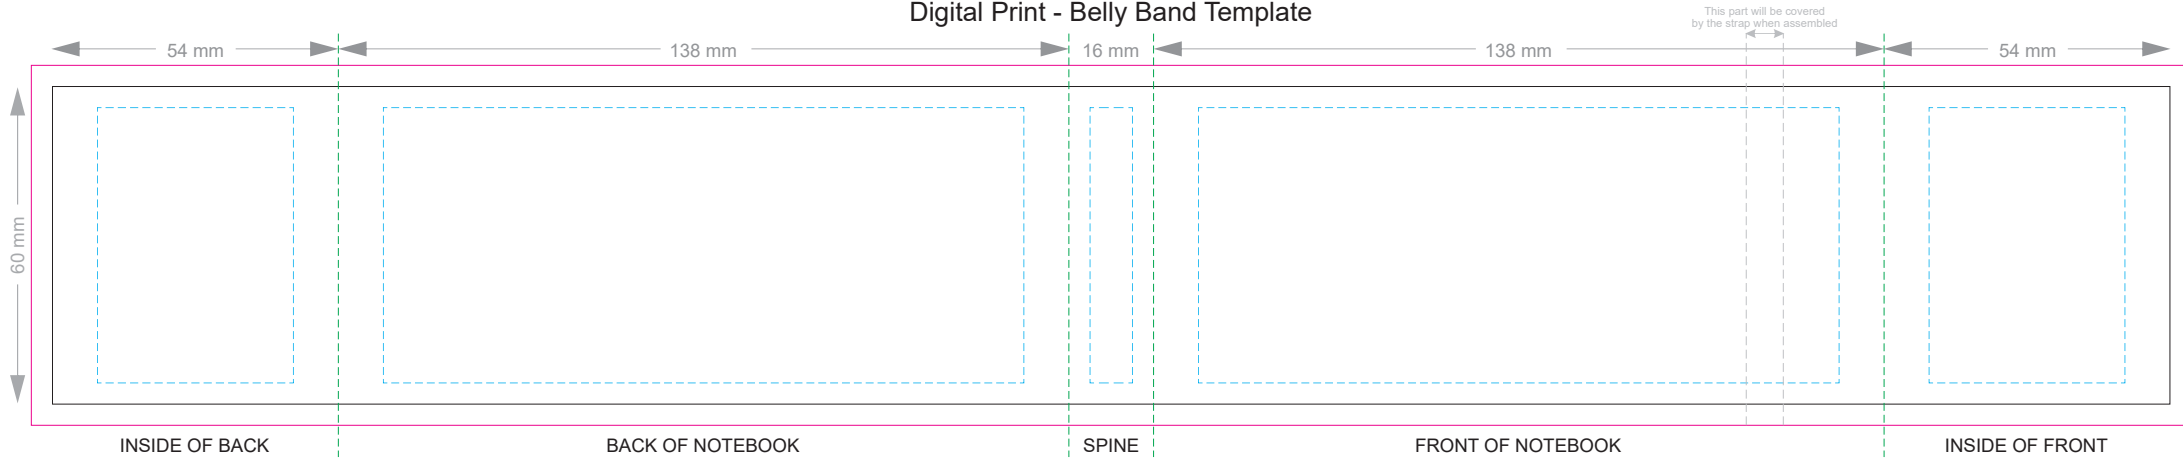

70% of Actual Size
Digital Print - Belly Band Template

Artwork will be printed directly onto the product via CMYK printing (no white), colours will not be vibrant due to white ink not being available for this process

- Green Line = Fold Lines when assembled on notebook
- Blue Line = The SIGNIFICANT PRINT AREA
  (Keep all critical images & text within this box)
- Black Line = Maximum print area
- Pink Line = Bleed off to here

25% of Actual Size