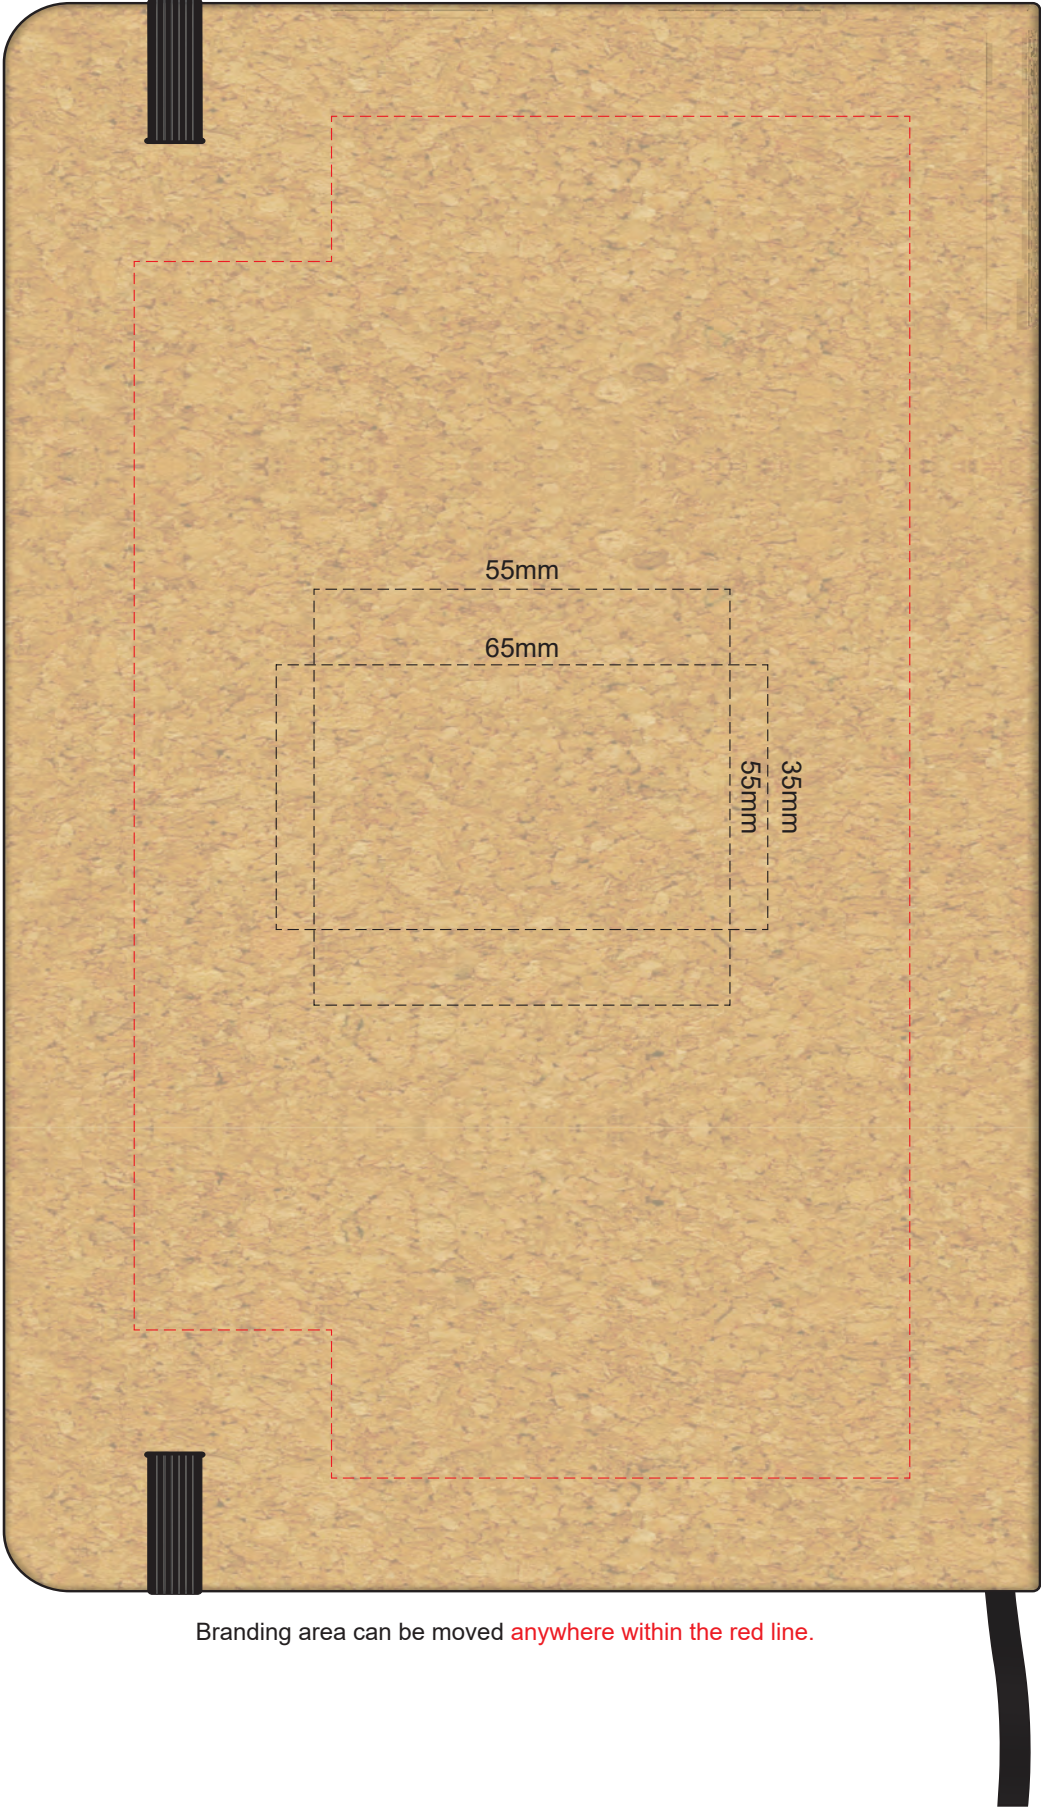

100% of Actual Size  
Pad Print

Branding area can be moved anywhere within the red line.

100% of Actual Size  
BACK Pad Print

Branding area can be moved anywhere within the red line.

100% of Actual Size  
Screen Print

120mm

190mm

100% of Actual Size  
BACK Screen Print

100% of Actual Size  
Laser Engraving

This product is a natural material, allow for small variances in engraving colour.

Engraved Finish

100% of Actual Size  
Direct Digital

70% of Actual Size  
Digital Print - Belly Band Template

Artwork will be printed directly onto the product via CMYK printing (no white), colours will not be vibrant due to white ink not being available for this process

- Green Line = Fold Lines when assembled on notebook
- Blue Line = The SIGNIFICANT PRINT AREA  
(Keep all critical images & text within this box)
- Black Line = Maximum print area
- Pink Line = Bleed off to here