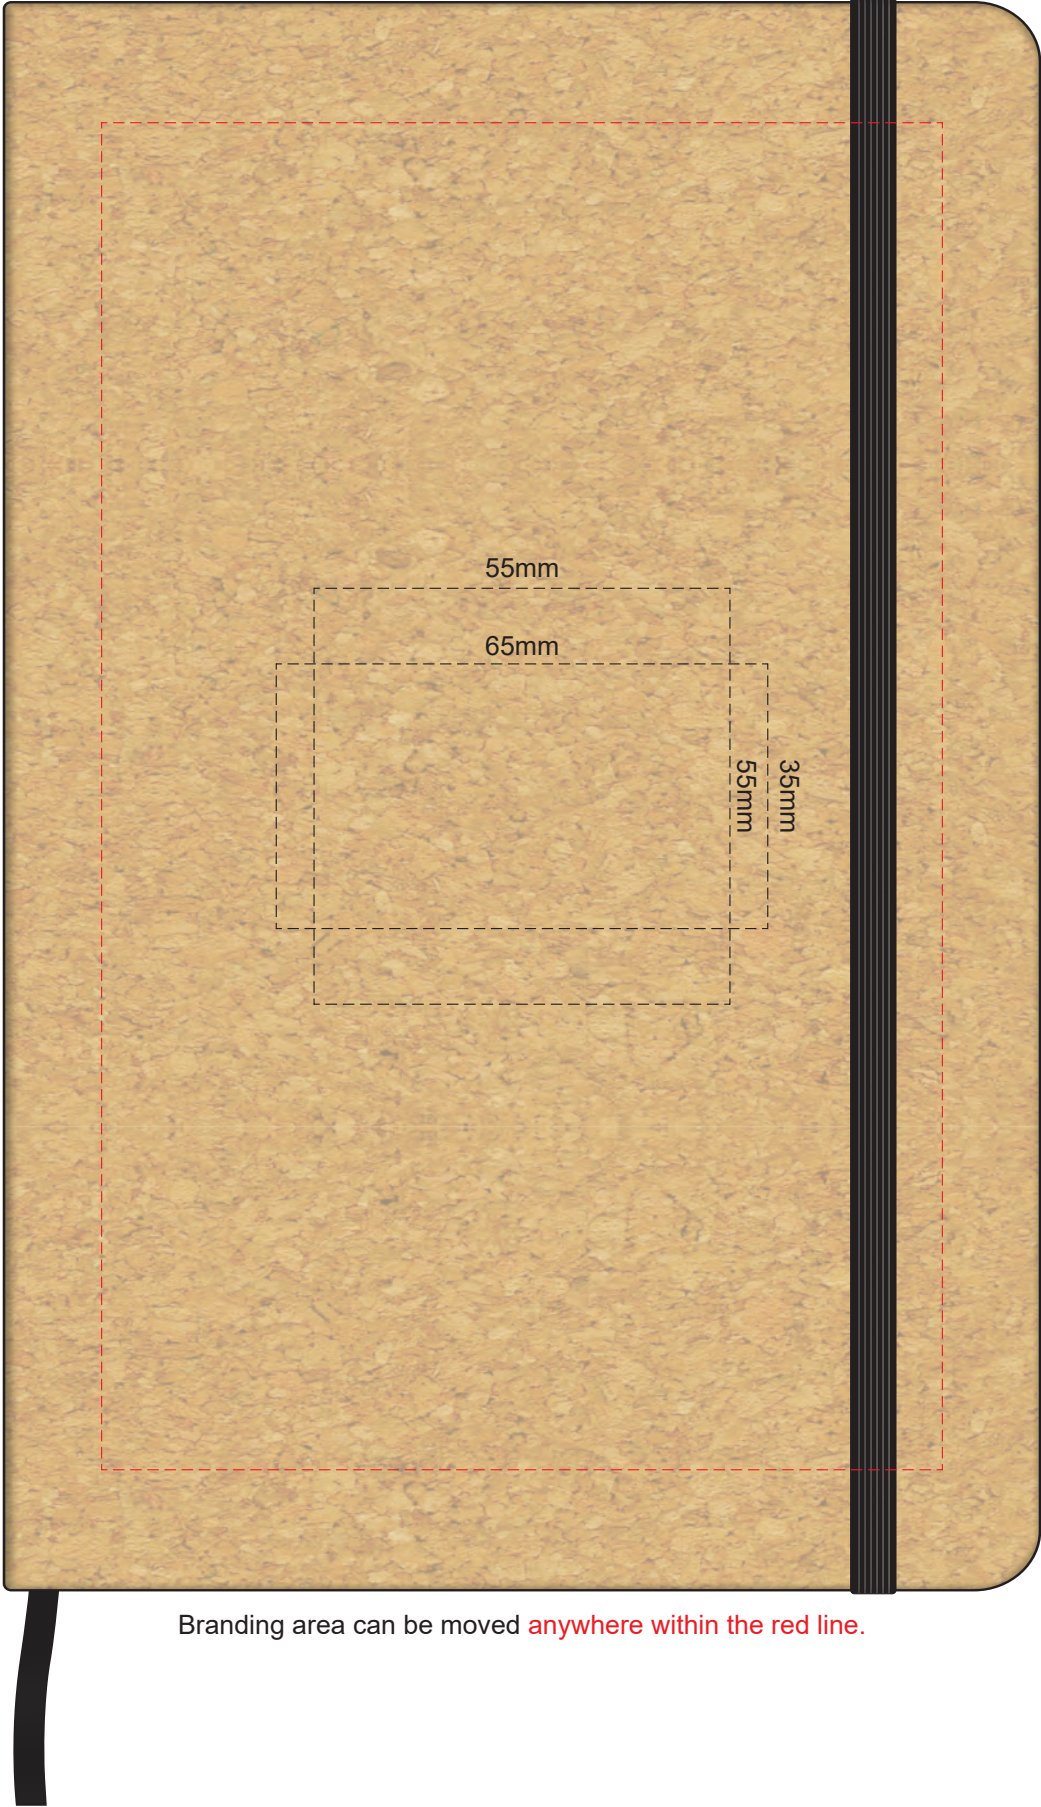

100% of Actual Size  
Pad Print

Branding area can be moved anywhere within the red line.

100% of Actual Size  
BACK Pad Print

Branding area can be moved anywhere within the red line.

100% of Actual Size  
Screen Print

120mm

190mm

100% of Actual Size  
BACK Screen Print

100% of Actual Size  
Laser Engraving

This product is a natural material, allow for small variances in engraving colour.

Engraved Finish

100% of Actual Size  
Direct Digital

70% of Actual Size  
Digital Print - Belly Band Template

Artwork will be printed directly onto the product via CMYK printing (no white), colours will not be vibrant due to white ink not being available for this process

- Green Line = Fold Lines when assembled on notebook
- Blue Line = The SIGNIFICANT PRINT AREA  
(Keep all critical images & text within this box)
- Black Line = Maximum print area
- Pink Line = Bleed off to here