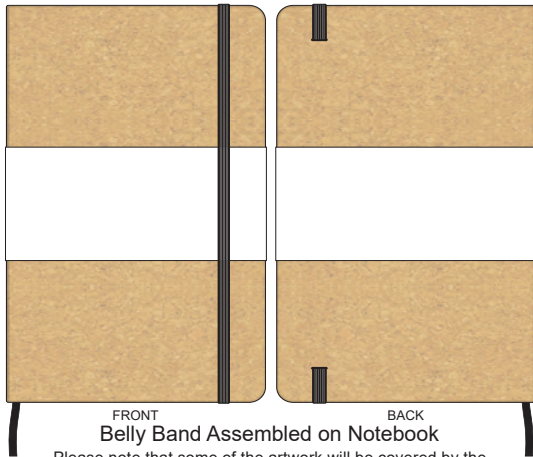

FRONT BACK
Belly Band Assembled on Notebook
Please note that some of the artwork will be covered by the notebook closure strap when assembled.