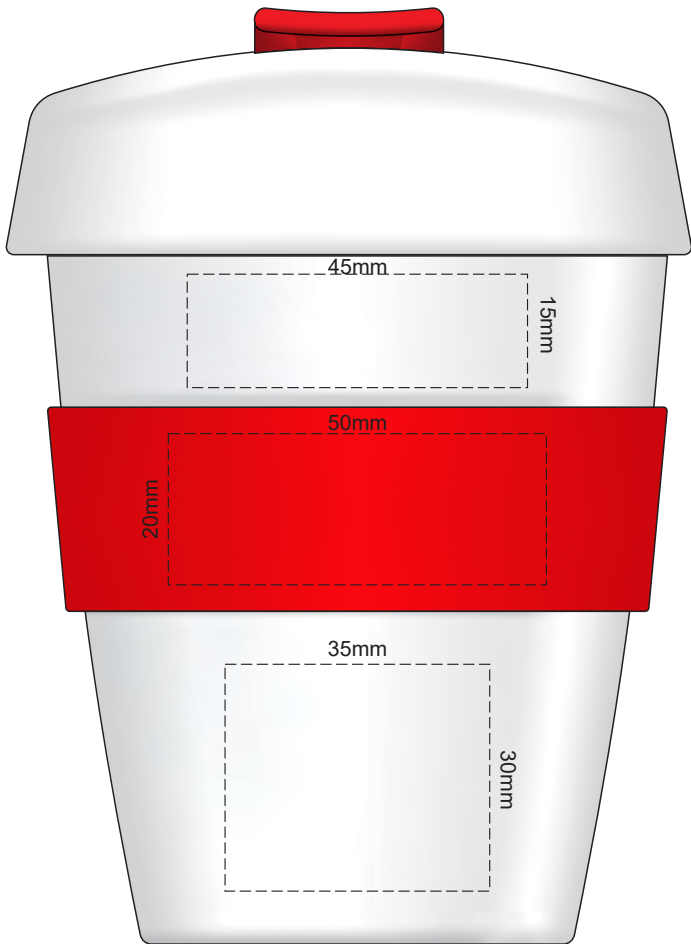

Flip & Band
Lid colour colour

100% of Actual Size
Pad Print

100% of Actual Size
Pad Print

SIDE 1

SIDE 2

Flip & Band
Lid colour colour

Grey	Grey
White	White
Yellow	Yellow
Orange	Orange
Pink	Pink
Red	Red
Light Green	Light Green
Dark Green	Dark Green
Cyan	Cyan
Light Blue	Light Blue
Dark Blue	Dark Blue
Dark Teal	Dark Teal
Purple	Purple
Black	Black

100% of Actual Size
Screen Print (one colour)

Red Line = Exact opposites of the product
(centre artwork to the red line)

Flip & Band
Lid colour colour

100% of Actual Size
Silicone Digital Print
Debossed

SIDE 1

SIDE 2