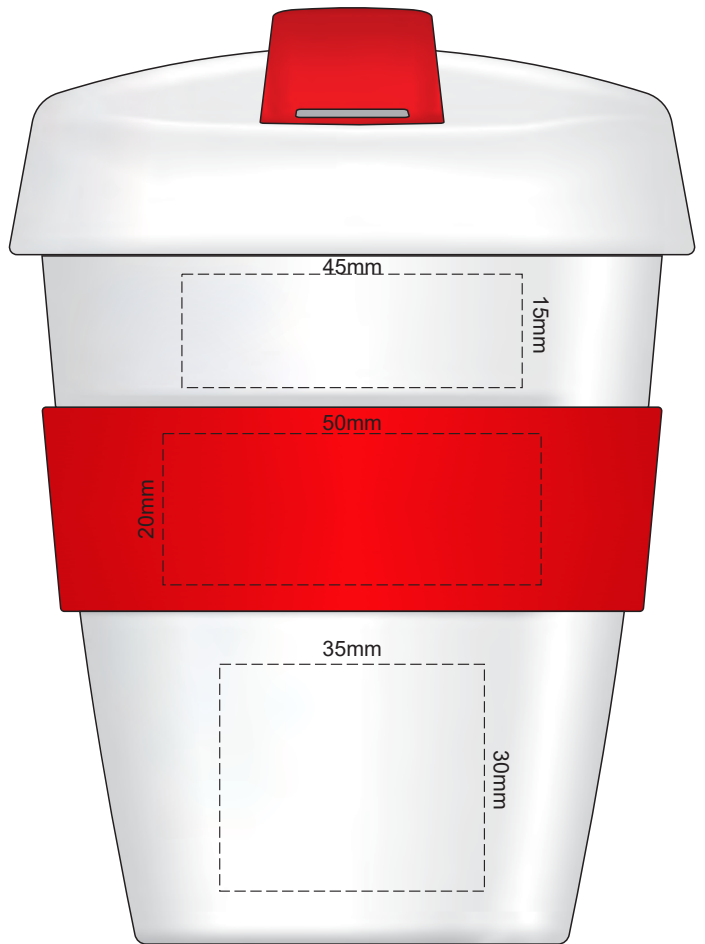

Flip & Band
Lid colour colour

100% of Actual Size
Pad Print

100% of Actual Size
Pad Print

SIDE 1

SIDE 2

Flip & Band
Lid colour colour

Grey	Grey
White	White
Yellow	Yellow
Orange	Orange
Pink	Pink
Red	Red
Light Green	Light Green
Dark Green	Dark Green
Cyan	Cyan
Light Blue	Light Blue
Dark Blue	Dark Blue
Dark Teal	Dark Teal
Purple	Purple
Black	Black

100% of Actual Size
Screen Print (one colour)

Red Line = Exact opposites of the product
(centre artwork to the red line)

Flip & Band
Lid colour colour

100% of Actual Size
Silicone Digital Print
Debossed

SIDE 1

SIDE 2