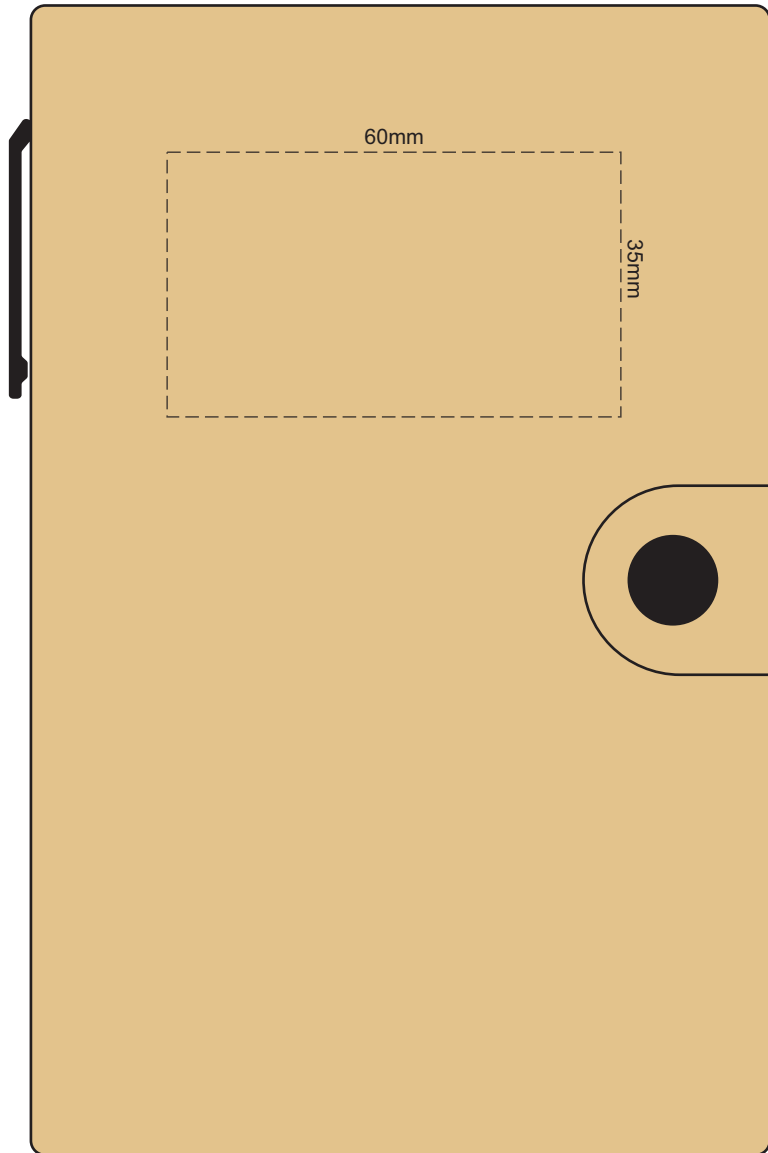

100% of Actual Size
Pad Print

Please note when pen is printed in position D,
print is not visible when in the notebook holder.