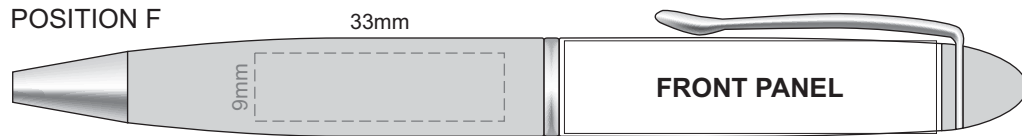

100% of Actual Size

2D FLOATER
(appears on front panel only)

17 X 10.8 mm

FRONT PANEL

49.2 X 12.3 mm

3D FLOATER MAXIMUM SIZE
(panel not included with 3D Floater)

FRONT

45 X 8.7 mm

BACK PANEL

49.2 X 9.5 mm

BACK

45 X 8.7 mm

Blue Line = The SIGNIFICANT PRINT AREA
(Keep all critical images & text within this box)

Black Line = Maximum print area

Pink Line = Bleed off to here

Please note that because of the pen materials, the white colour barrel will not match the White cap as the barrel is brass/metal and the pen cap is plastic.