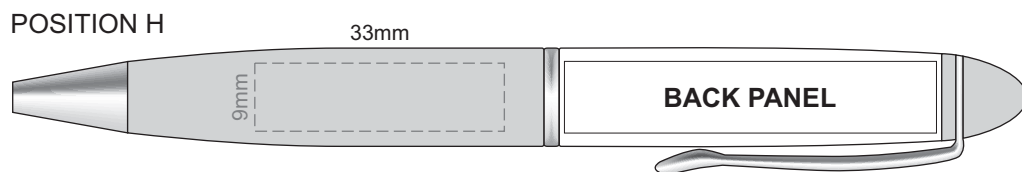

100% of Actual Size

2D FLOATER
(appears on front panel only)

17 X 10.8 mm

FRONT PANEL

49.2 X 12.3 mm

3D FLOATER MAXIMUM SIZE
(panel not included with 3D Floater)

FRONT

45 X 8.7 mm

BACK PANEL

49.2 X 9.5 mm

BACK

45 X 8.7 mm

Blue Line = The SIGNIFICANT PRINT AREA
(Keep all critical images & text within this box)

Black Line = Maximum print area

Pink Line = Bleed off to here

Please note that because of the pen materials, the white colour barrel will not match the White cap as the barrel is brass/metal and the pen cap is plastic.