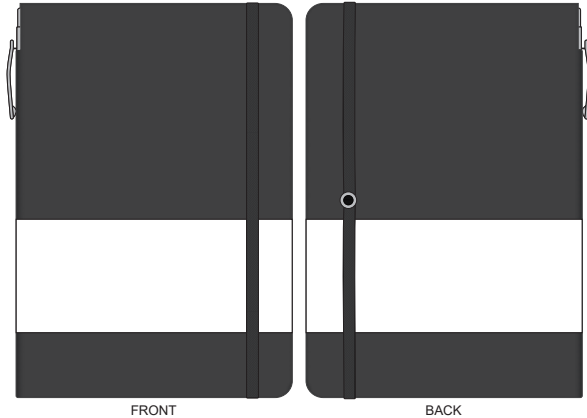

100% of Actual Size
Screen Print

100% of Actual Size
Pad Print

100% of Actual Size
Laser Engraving

Engraves to Oxidised White

100% of Actual Size
Pad Print

Branding area can be moved **anywhere within the red line.**

100% of Actual Size
Screen Print
Direct Digital

115mm

190mm

100% of Actual Size
Debossing
Debossing XL

Print area 100 x 90mm is moveable within the XL deboss area and can rotate to suit.

70% of Actual Size
Digital Print - Belly Band Template

Artwork will be printed directly onto the product via CMYK printing (no white), colours will not be vibrant due to white ink not being available for this process

- Green Line = Fold Lines when assembled on notebook
- Blue Line = The SIGNIFICANT PRINT AREA
(Keep all critical images & text within this box)
- Black Line = Maximum print area
- Pink Line = Bleed off to here

25% of Actual Size

FRONT BACK
Belly Band Assembled on Notebook

Please note that some of the artwork will be covered by the notebook closure strap when assembled.