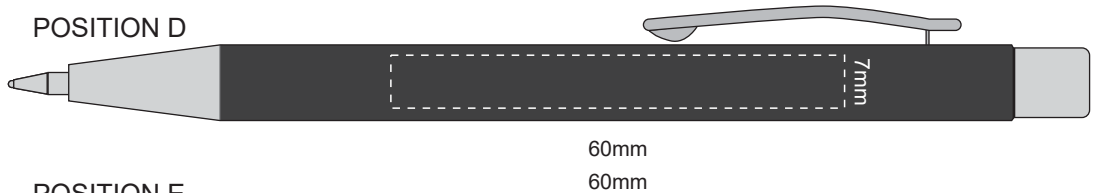

100% of Actual Size
Screen Print

100% of Actual Size
Pad Print

100% of Actual Size
Laser Engraving

Engraves to Oxidised White

100% of Actual Size
Pad Print

Branding area can be moved **anywhere within the red line.**

100% of Actual Size
Screen Print
Direct Digital

115mm

190mm

100% of Actual Size
Debossing
Debossing XL

Print area 100 x 90mm is moveable within the XL deboss area and can rotate to suit.

70% of Actual Size
Digital Print - Belly Band Template

Artwork will be printed directly onto the product via CMYK printing (no white), colours will not be vibrant due to white ink not being available for this process

- Green Line = Fold Lines when assembled on notebook
- Blue Line = The SIGNIFICANT PRINT AREA
(Keep all critical images & text within this box)
- Black Line = Maximum print area
- Pink Line = Bleed off to here