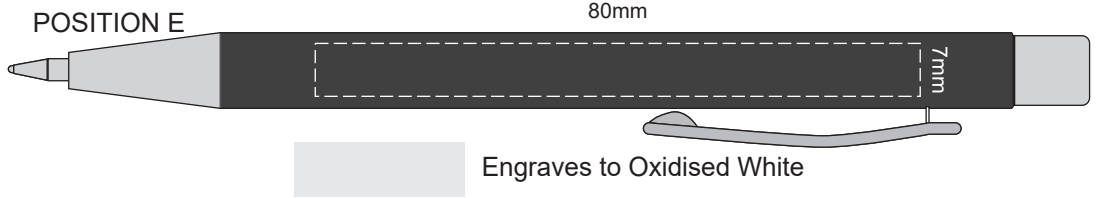

100% of Actual Size
Screen Print

100% of Actual Size
Pad Print

100% of Actual Size
Laser Engraving

Engraves to Oxidised White

100% of Actual Size
Pad Print

Branding area can be moved **anywhere within the red line.**

100% of Actual Size
Screen Print
Direct Digital

115mm

190mm

100% of Actual Size
Debossing
Debossing XL

Print area 100 x 90mm is moveable within the XL deboss area and can rotate to suit.

70% of Actual Size
Digital Print - Belly Band Template

Artwork will be printed directly onto the product via CMYK printing (no white), colours will not be vibrant due to white ink not being available for this process

- Green Line = Fold Lines when assembled on notebook
- Blue Line = The SIGNIFICANT PRINT AREA
(Keep all critical images & text within this box)
- Black Line = Maximum print area
- Pink Line = Bleed off to here