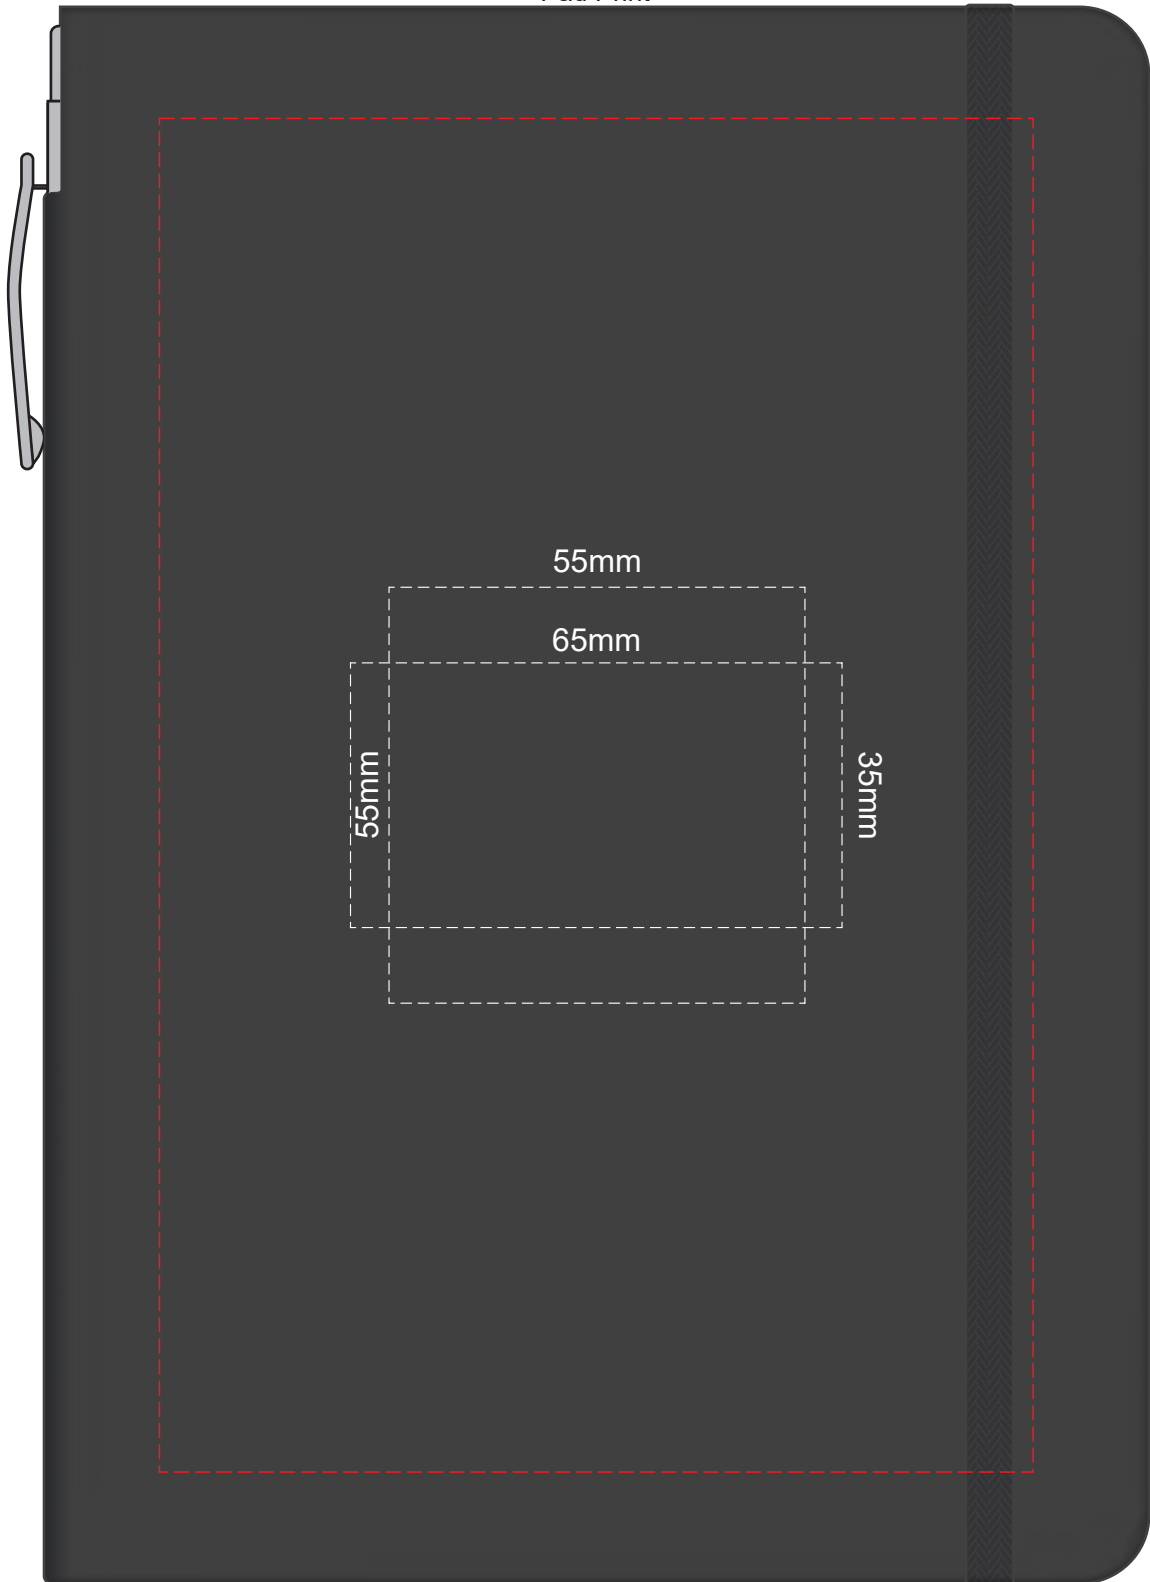

100% of Actual Size
Screen Print

100% of Actual Size
Pad Print

100% of Actual Size
Laser Engraving

Engraves to Oxidised White

100% of Actual Size
Pad Print

Branding area can be moved **anywhere within the red line.**

100% of Actual Size
Screen Print
Direct Digital

115mm

190mm

100% of Actual Size
Debossing
Debossing XL

Print area 100 x 90mm is moveable within the XL deboss area and can rotate to suit.

70% of Actual Size
Digital Print - Belly Band Template

Artwork will be printed directly onto the product via CMYK printing (no white), colours will not be vibrant due to white ink not being available for this process

- Green Line = Fold Lines when assembled on notebook
- Blue Line = The SIGNIFICANT PRINT AREA
(Keep all critical images & text within this box)
- Black Line = Maximum print area
- Pink Line = Bleed off to here

25% of Actual Size

FRONT BACK
Belly Band Assembled on Notebook

Please note that some of the artwork will be covered by the notebook closure strap when assembled.