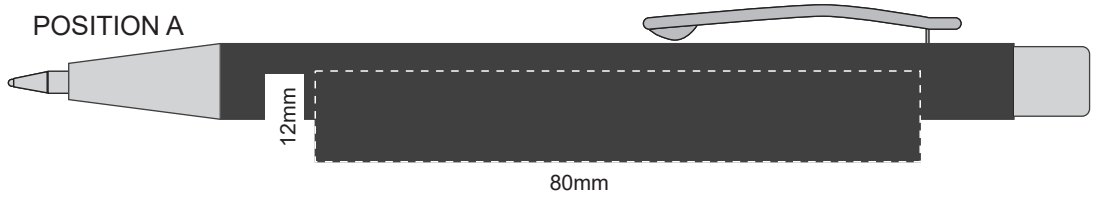

100% of Actual Size
Screen Print

100% of Actual Size
Pad Print

100% of Actual Size
Laser Engraving

Engraves to Oxidised White

100% of Actual Size
Pad Print

Branding area can be moved **anywhere within the red line.**

100% of Actual Size
Screen Print
Direct Digital

115mm

190mm

100% of Actual Size
Debossing
Debossing XL

Print area 100 x 90mm is moveable within the XL deboss area and can rotate to suit.

70% of Actual Size
Digital Print - Belly Band Template

Artwork will be printed directly onto the product via CMYK printing (no white), colours will not be vibrant due to white ink not being available for this process

- Green Line = Fold Lines when assembled on notebook
- Blue Line = The SIGNIFICANT PRINT AREA
(Keep all critical images & text within this box)
- Black Line = Maximum print area
- Pink Line = Bleed off to here