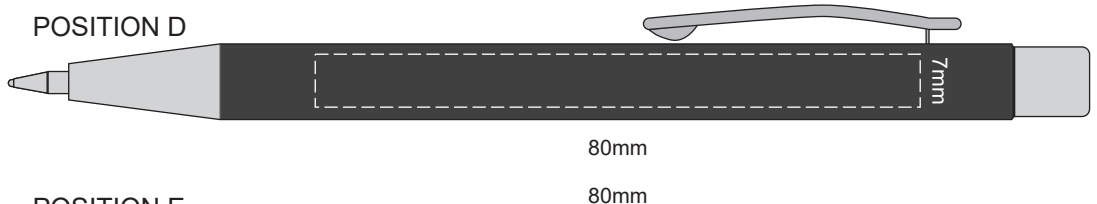

100% of Actual Size
Screen Print

100% of Actual Size
Pad Print

100% of Actual Size
Laser Engraving

Engraves to Oxidised White

100% of Actual Size
Pad Print

Branding area can be moved **anywhere within the red line.**

100% of Actual Size
Screen Print
Direct Digital

115mm

190mm

100% of Actual Size
Debossing
Debossing XL

Print area 100 x 90mm is moveable within the XL deboss area and can rotate to suit.

70% of Actual Size
Digital Print - Belly Band Template

Artwork will be printed directly onto the product via CMYK printing (no white), colours will not be vibrant due to white ink not being available for this process

- Green Line = Fold Lines when assembled on notebook
- Blue Line = The SIGNIFICANT PRINT AREA
(Keep all critical images & text within this box)
- Black Line = Maximum print area
- Pink Line = Bleed off to here