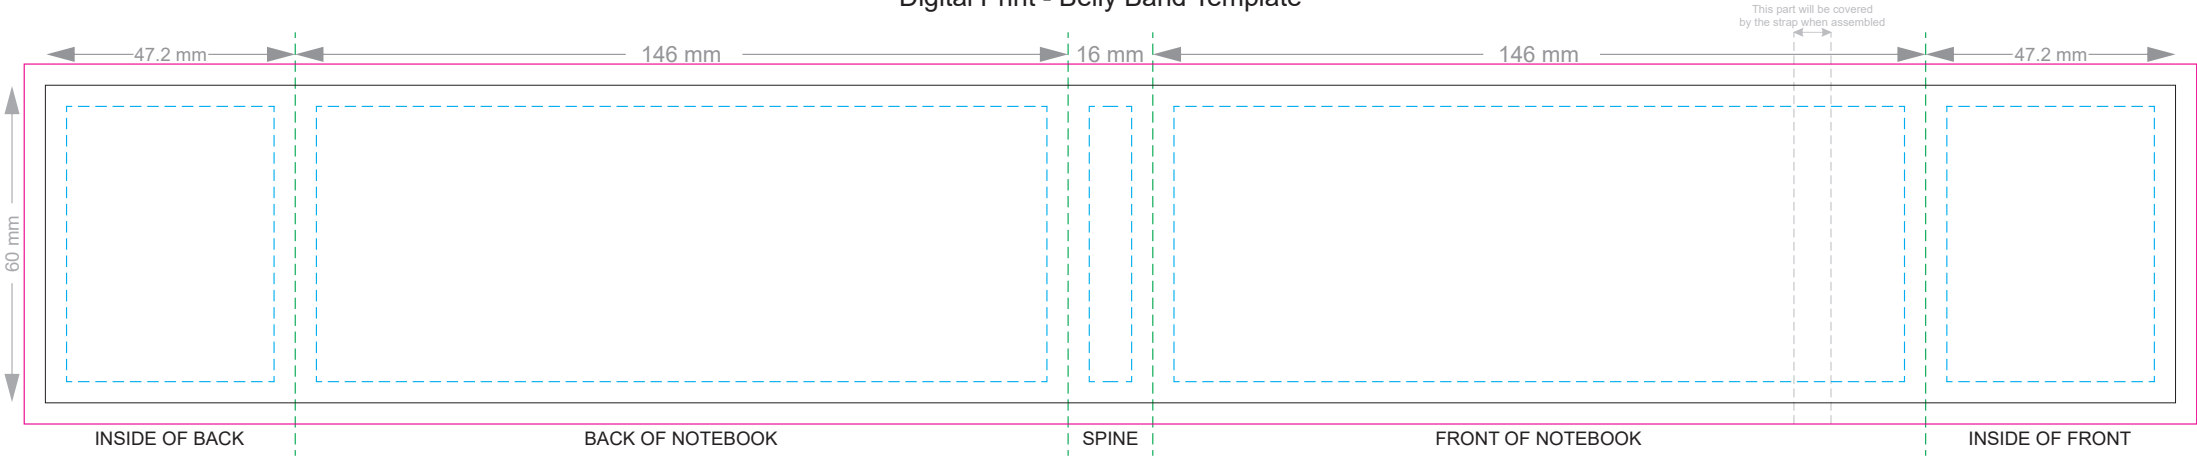

100% of Actual Size
Screen Print

100% of Actual Size
Pad Print

100% of Actual Size
Laser Engraving

Engraves to Oxidised White

100% of Actual Size
Pad Print

Branding area can be moved **anywhere within the red line.**

100% of Actual Size
Screen Print
Direct Digital

115mm

190mm

100% of Actual Size
Debossing
Debossing XL

Print area 100 x 90mm is moveable within the XL deboss area and can rotate to suit.

70% of Actual Size
Digital Print - Belly Band Template

Artwork will be printed directly onto the product via CMYK printing (no white), colours will not be vibrant due to white ink not being available for this process

- Green Line = Fold Lines when assembled on notebook
- Blue Line = The SIGNIFICANT PRINT AREA
(Keep all critical images & text within this box)
- Black Line = Maximum print area
- Pink Line = Bleed off to here