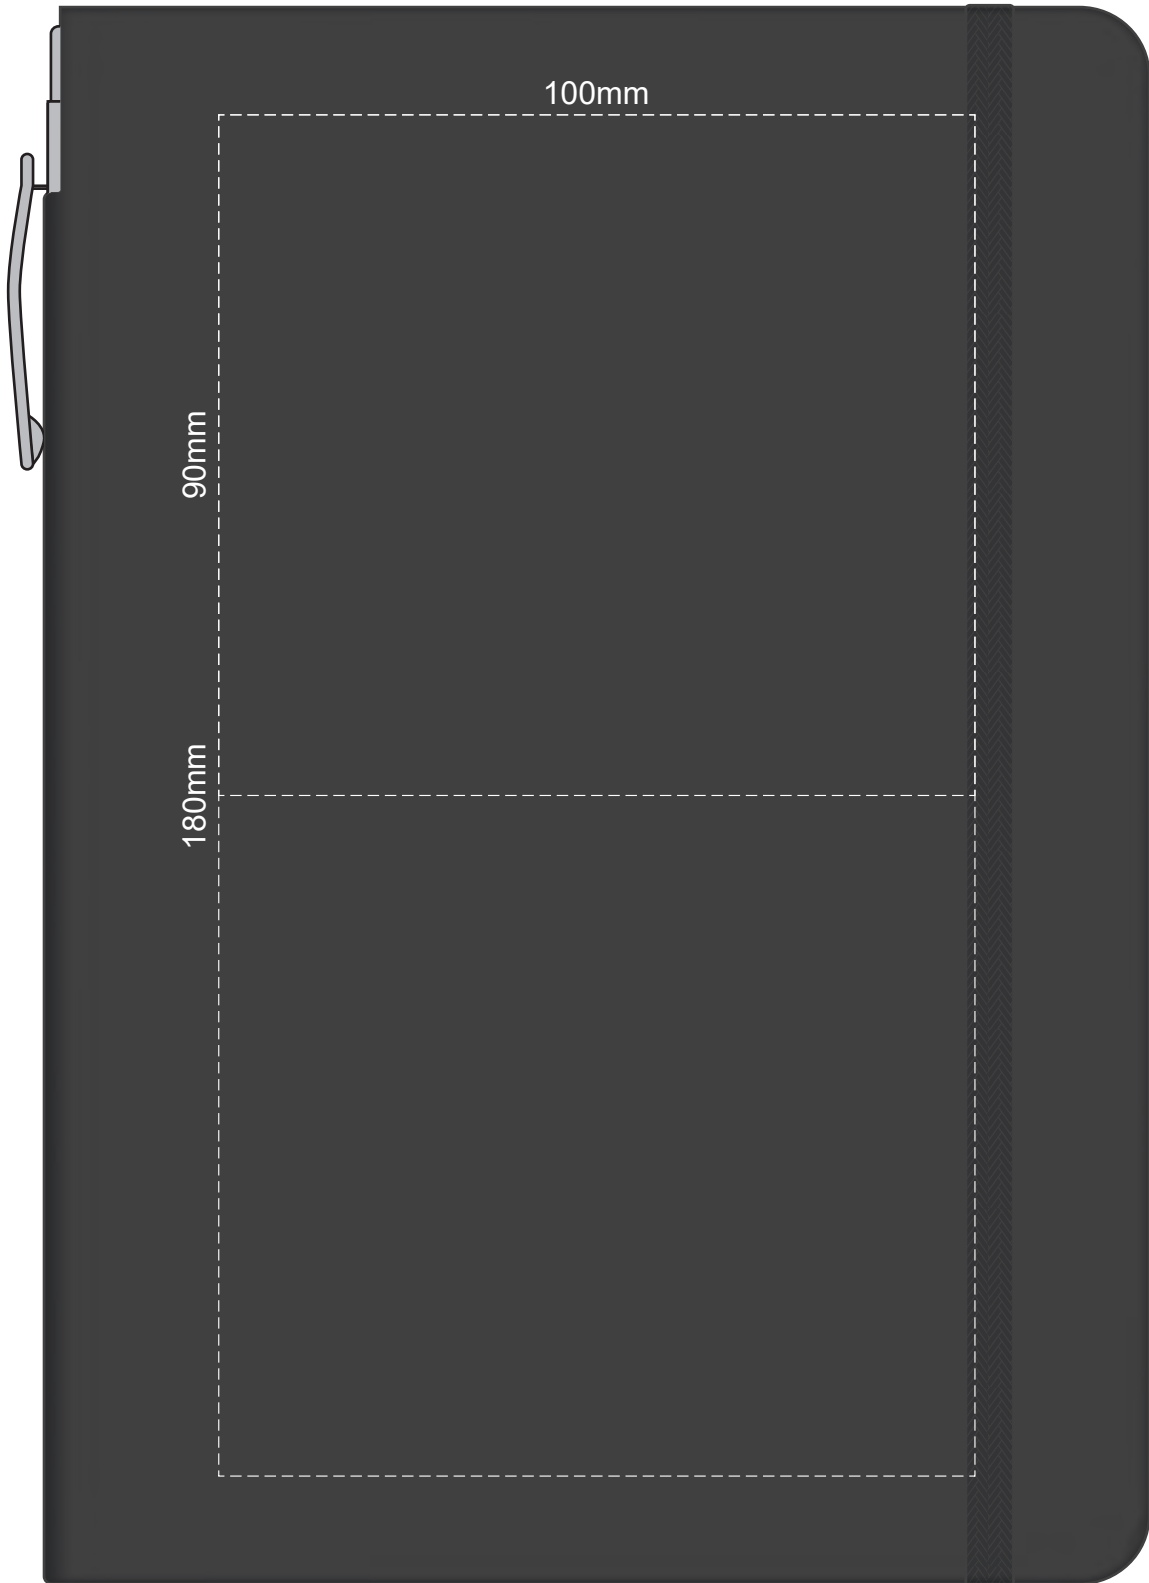

100% of Actual Size
Screen Print

100% of Actual Size
Pad Print

100% of Actual Size
Laser Engraving

Engraves to Oxidised White

100% of Actual Size
Pad Print

Branding area can be moved **anywhere within the red line.**

100% of Actual Size
Screen Print
Direct Digital

115mm

190mm

100% of Actual Size
Debossing
Debossing XL

Print area 100 x 90mm is moveable within the XL deboss area and can rotate to suit.

70% of Actual Size
Digital Print - Belly Band Template

Artwork will be printed directly onto the product via CMYK printing (no white), colours will not be vibrant due to white ink not being available for this process

- Green Line = Fold Lines when assembled on notebook
- Blue Line = The SIGNIFICANT PRINT AREA
(Keep all critical images & text within this box)
- Black Line = Maximum print area
- Pink Line = Bleed off to here

25% of Actual Size

FRONT BACK
Belly Band Assembled on Notebook

Please note that some of the artwork will be covered by the notebook closure strap when assembled.