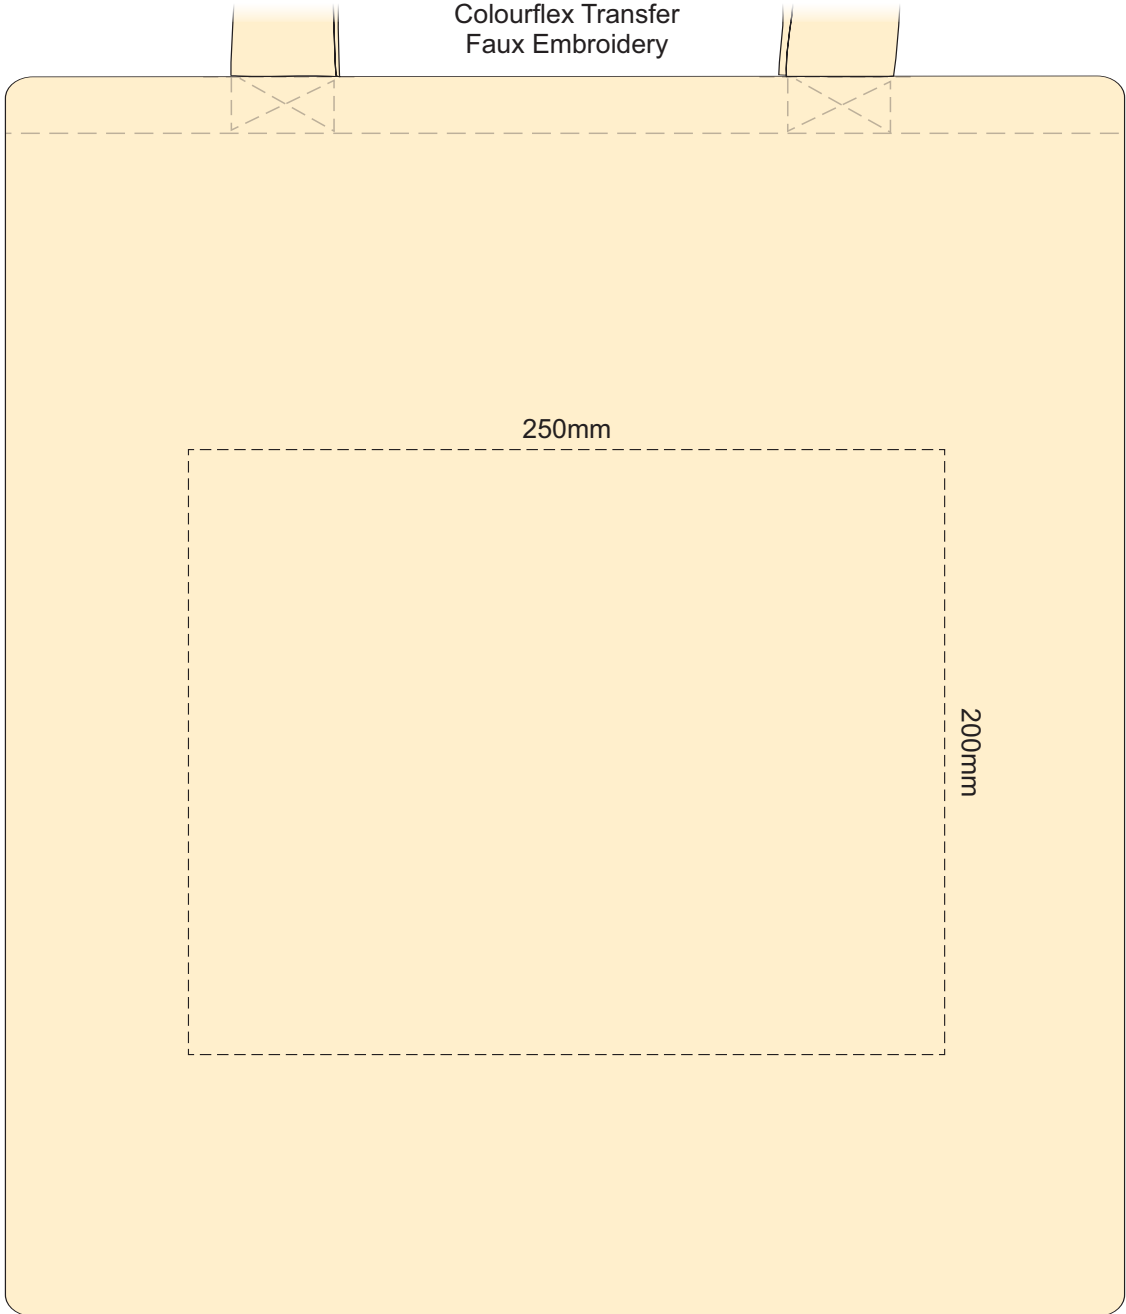

40% of Actual Size
Screen Print

40% of Actual Size
Colourflex Transfer
Faux Embroidery

Orientation of the print area may be rotated to best suit your needs.