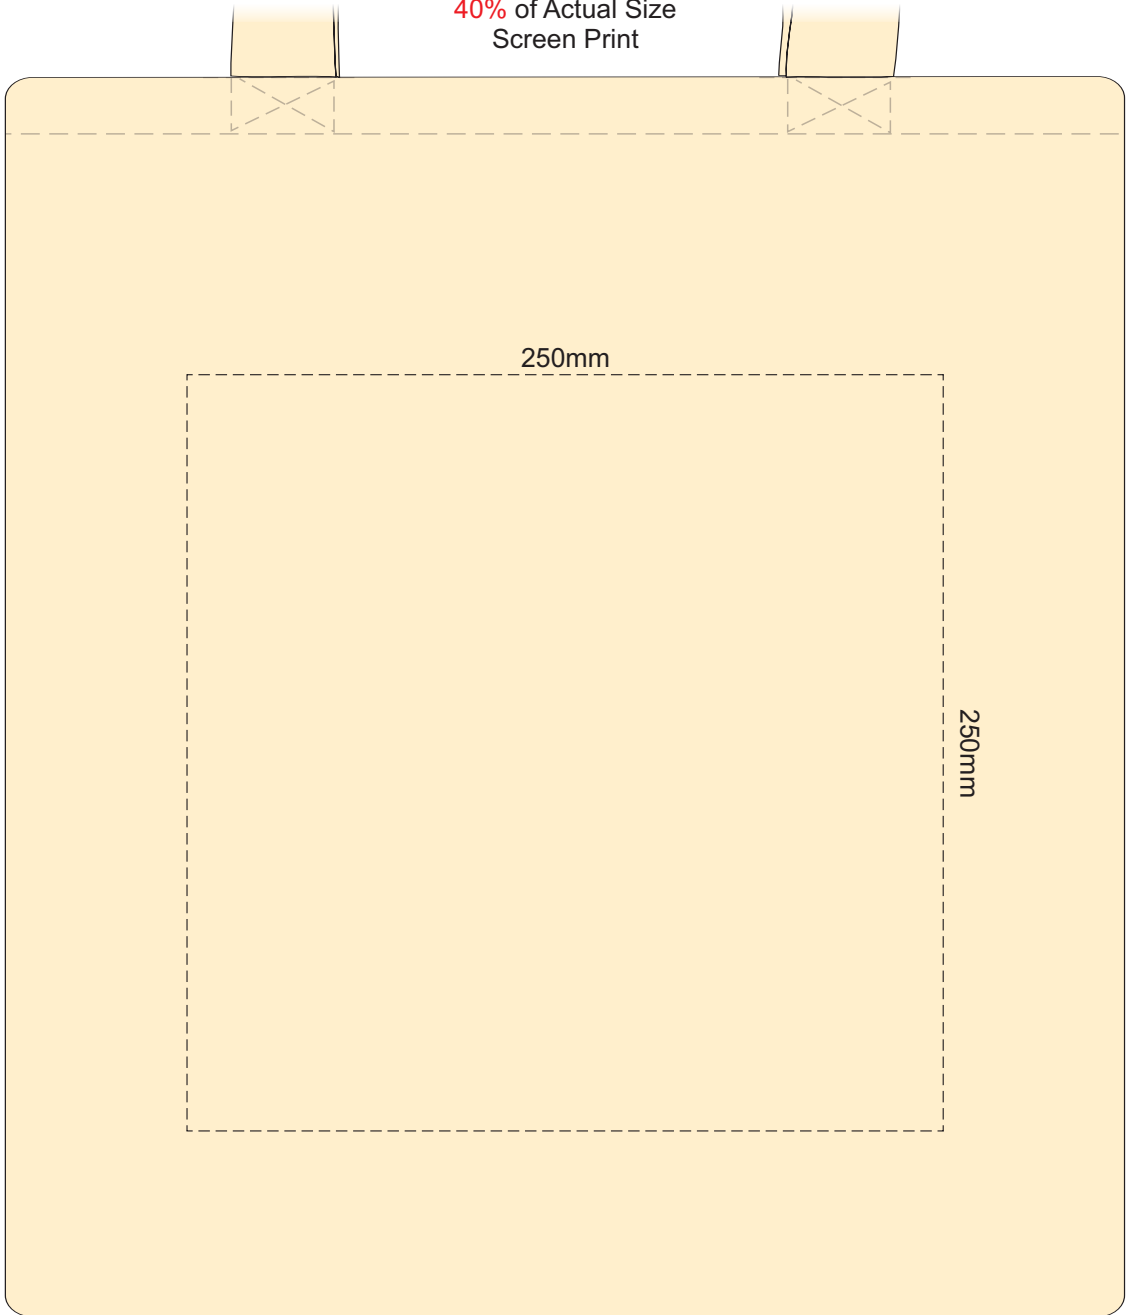

40% of Actual Size
Screen Print

40% of Actual Size
Colourflex Transfer
Faux Embroidery

Orientation of the print area may be rotated to best suit your needs.