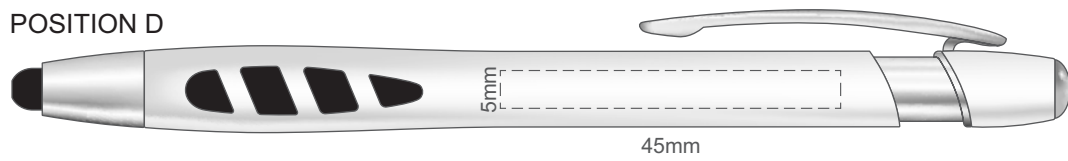

100% of Actual Size  
Screen Print (One Colour)

POSITION A

100% of Actual Size  
Pad Print

POSITION D

POSITION E

100% of Actual Size  
Direct Digital

POSITION D

POSITION E

100% of Actual Size  
Pad Print (one side only)

100% of Actual Size  
Digital Packaging Print  
(one side only)

Digital Print is only available for natural option  
Artwork will be printed directly onto the product via CMYK printing (no white),  
colours will not be vibrant due to white ink not being available for this process.