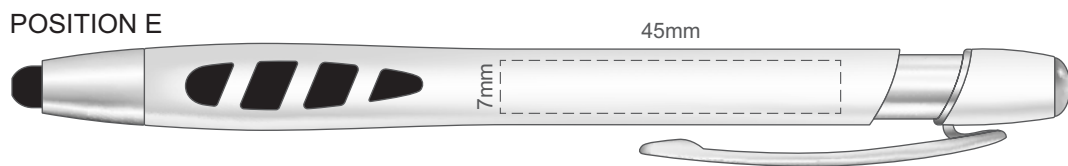

100% of Actual Size  
Screen Print (One Colour)

POSITION A

100% of Actual Size  
Pad Print

POSITION D

POSITION E

100% of Actual Size  
Direct Digital

POSITION D

POSITION E

100% of Actual Size  
Pad Print (one side only)

100% of Actual Size  
Digital Packaging Print  
(one side only)

Digital Print is only available for natural option  
Artwork will be printed directly onto the product via CMYK printing (no white),  
colours will not be vibrant due to white ink not being available for this process.