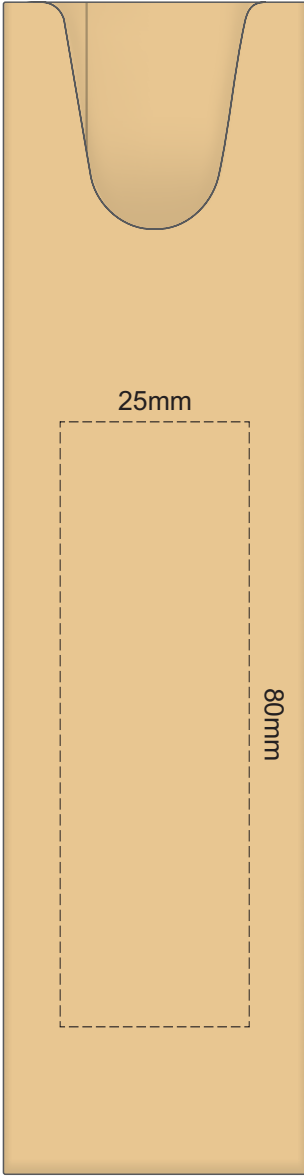

100% of Actual Size  
Screen Print (One Colour)

POSITION A

100% of Actual Size  
Pad Print

POSITION D

POSITION E

100% of Actual Size  
Direct Digital

POSITION D

POSITION E

100% of Actual Size  
Pad Print (one side only)

100% of Actual Size  
Digital Packaging Print  
(one side only)

Digital Print is only available for natural option  
Artwork will be printed directly onto the product via CMYK printing (no white),  
colours will not be vibrant due to white ink not being available for this process.