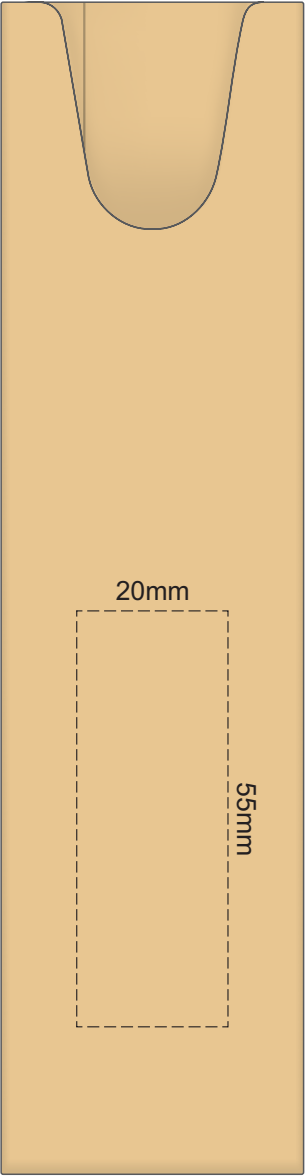

100% of Actual Size  
Screen Print (One Colour)

POSITION A

100% of Actual Size  
Pad Print

POSITION D

POSITION E

100% of Actual Size  
Direct Digital

POSITION D

POSITION E

100% of Actual Size  
Pad Print (one side only)

100% of Actual Size  
Digital Packaging Print  
(one side only)

Digital Print is only available for natural option  
Artwork will be printed directly onto the product via CMYK printing (no white),  
colours will not be vibrant due to white ink not being available for this process.