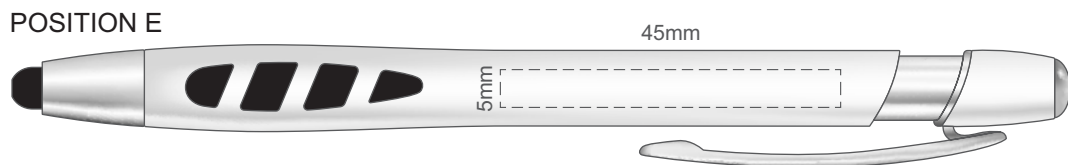

100% of Actual Size  
Screen Print (One Colour)

POSITION A

100% of Actual Size  
Pad Print

POSITION D

POSITION E

100% of Actual Size  
Direct Digital

POSITION D

POSITION E

100% of Actual Size  
Pad Print (one side only)

100% of Actual Size  
Digital Packaging Print  
(one side only)

Digital Print is only available for natural option  
Artwork will be printed directly onto the product via CMYK printing (no white),  
colours will not be vibrant due to white ink not being available for this process.