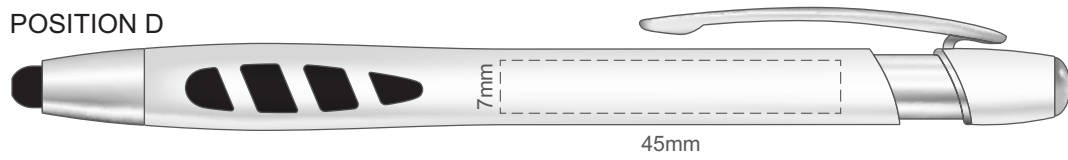

100% of Actual Size  
Screen Print (One Colour)

POSITION A

100% of Actual Size  
Pad Print

POSITION D

POSITION E

100% of Actual Size  
Direct Digital

POSITION D

POSITION E

100% of Actual Size  
Pad Print (one side only)

100% of Actual Size  
Digital Packaging Print  
(one side only)

Digital Print is only available for natural option  
Artwork will be printed directly onto the product via CMYK printing (no white),  
colours will not be vibrant due to white ink not being available for this process.