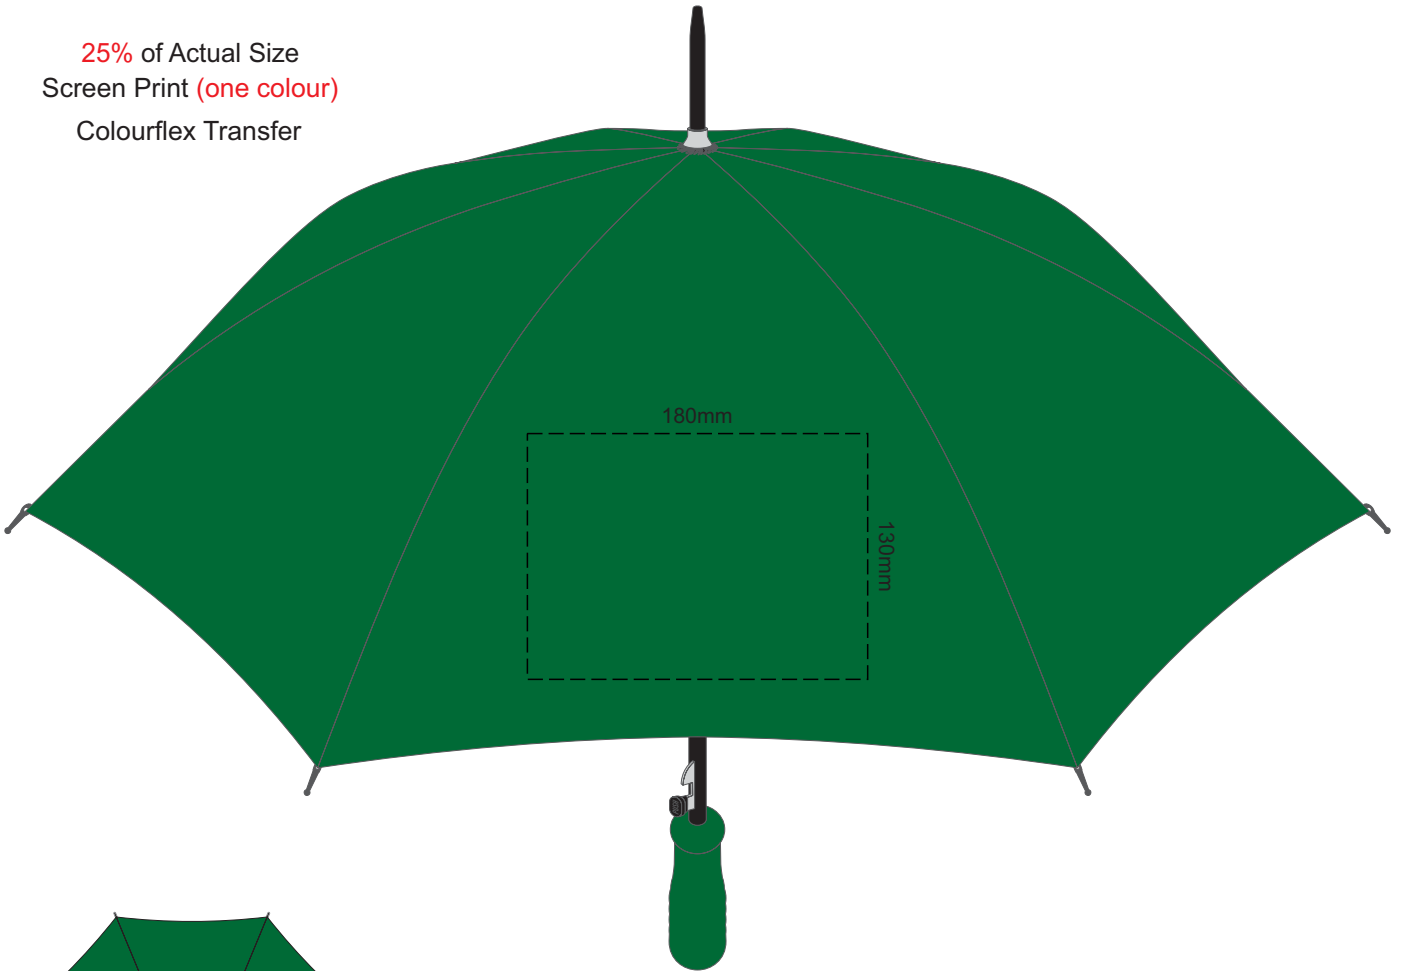

25% of Actual Size
Screen Print (one colour)
Colourflex Transfer

Top view at 5%
to indicate which
panel/s to be decorated.