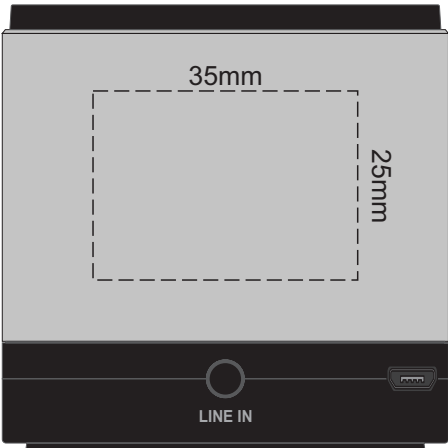

100% of Actual Size
Pad Print

100% of Actual Size
Engraving

-  Silver Engraves to a Natural Etch
-  Colours Engraves to an Oxidised White

100% of Actual Size
Pad Print - Gift Box

100% of Actual Size
Pad Print

BACK

100% of Actual Size
Engraving

BACK

-  Silver Engraves to a Natural Etch
-  Colours Engraves to an Oxidised White