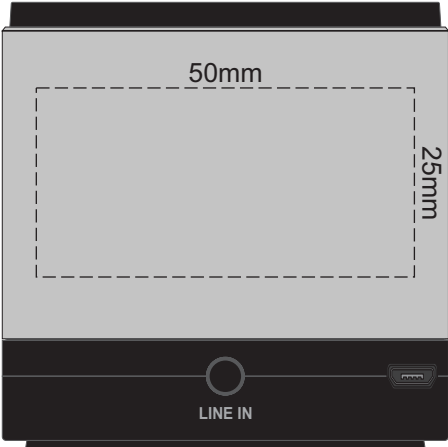

100% of Actual Size
Pad Print

100% of Actual Size
Engraving

-  Silver Engraves to a Natural Etch
-  Colours Engraves to an Oxidised White

100% of Actual Size
Pad Print - Gift Box

100% of Actual Size
Pad Print

BACK

100% of Actual Size
Engraving

BACK

-  Silver Engraves to a Natural Etch
-  Colours Engraves to an Oxidised White