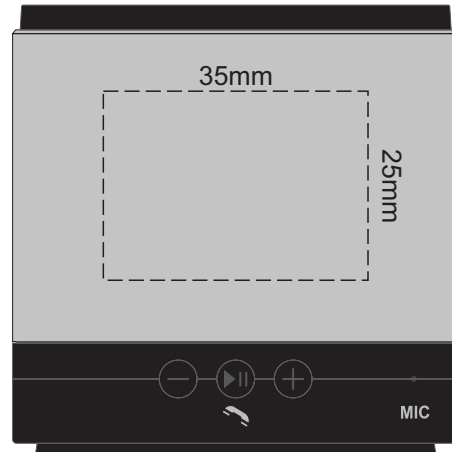

100% of Actual Size
Pad Print

100% of Actual Size
Engraving

-  Silver Engraves to a Natural Etch
-  Colours Engraves to an Oxidised White

100% of Actual Size
Pad Print - Gift Box

100% of Actual Size
Pad Print

BACK

100% of Actual Size
Engraving

BACK

-  Silver Engraves to a Natural Etch
-  Colours Engraves to an Oxidised White