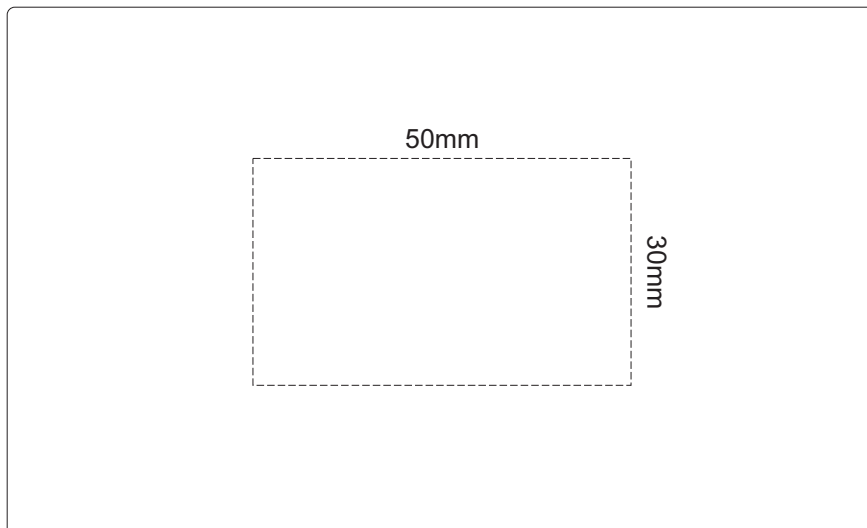

100% of Actual Size
Pad Print

100% of Actual Size
Engraving

-  Silver Engraves to a Natural Etch
-  Colours Engraves to an Oxidised White

100% of Actual Size
Pad Print - Gift Box

100% of Actual Size
Pad Print

BACK

100% of Actual Size
Engraving

BACK

-  Silver Engraves to a Natural Etch
-  Colours Engraves to an Oxidised White