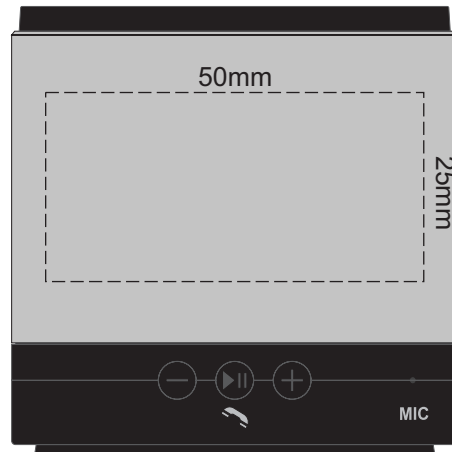

100% of Actual Size
Pad Print

100% of Actual Size
Engraving

-  Silver Engraves to a Natural Etch
-  Colours Engraves to an Oxidised White

100% of Actual Size
Pad Print - Gift Box

100% of Actual Size
Pad Print

BACK

100% of Actual Size
Engraving

BACK

-  Silver Engraves to a Natural Etch
-  Colours Engraves to an Oxidised White