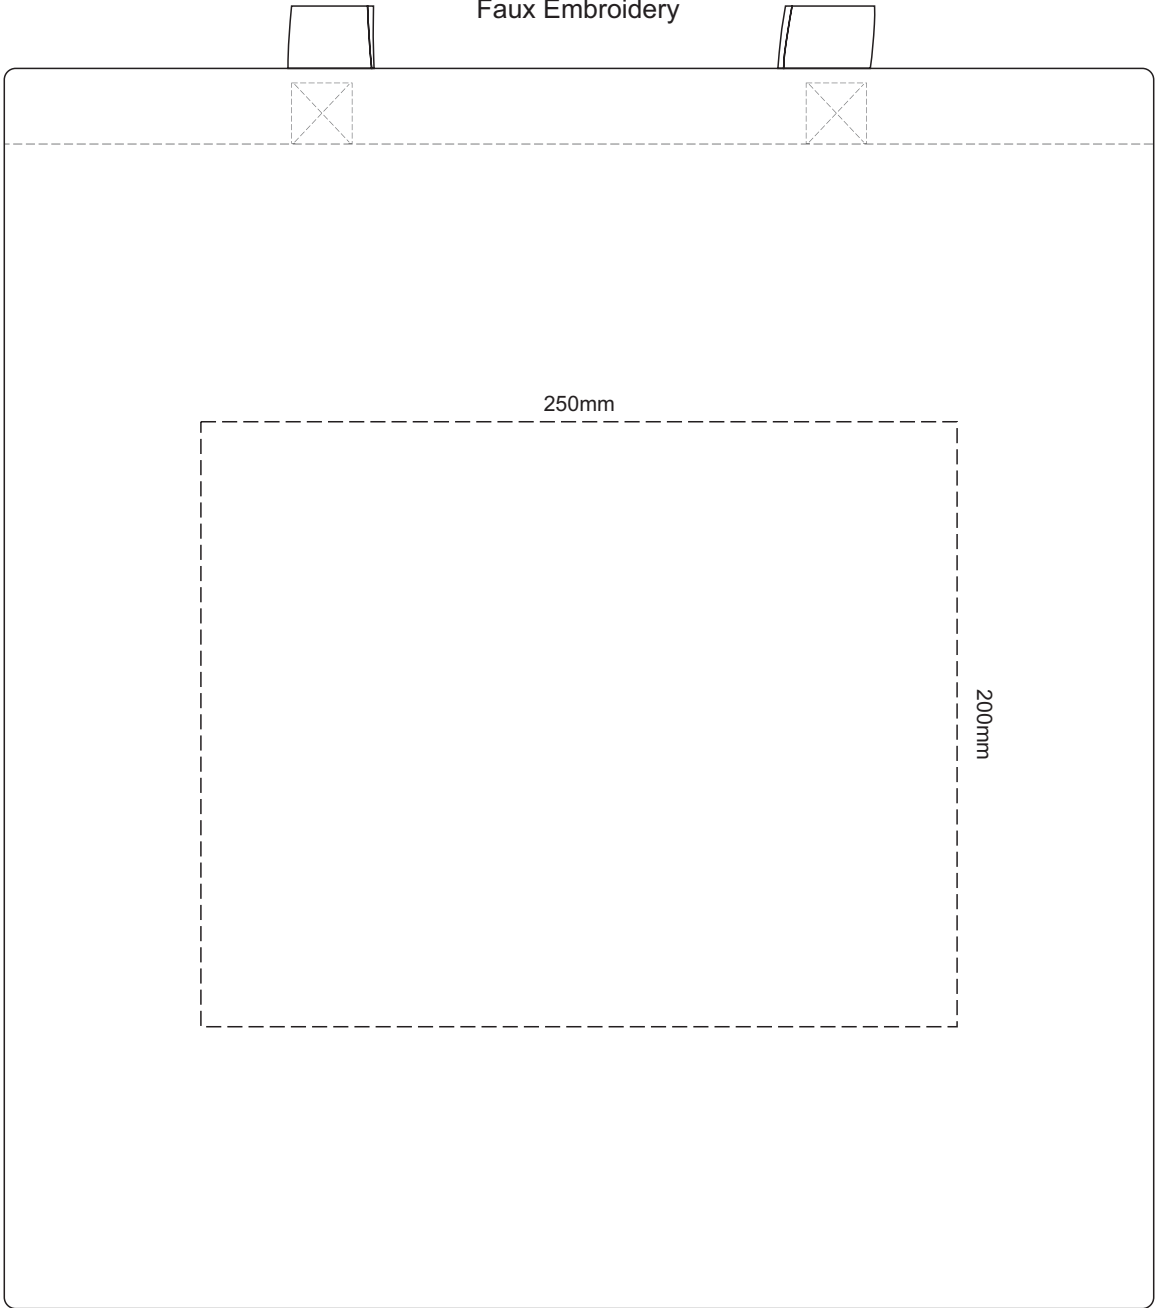

40% of Actual Size
Screen Print

40% of Actual Size
Colourflex Transfer
Faux Embroidery

Please note the orientation of these print areas may be rotated to best suit your needs.