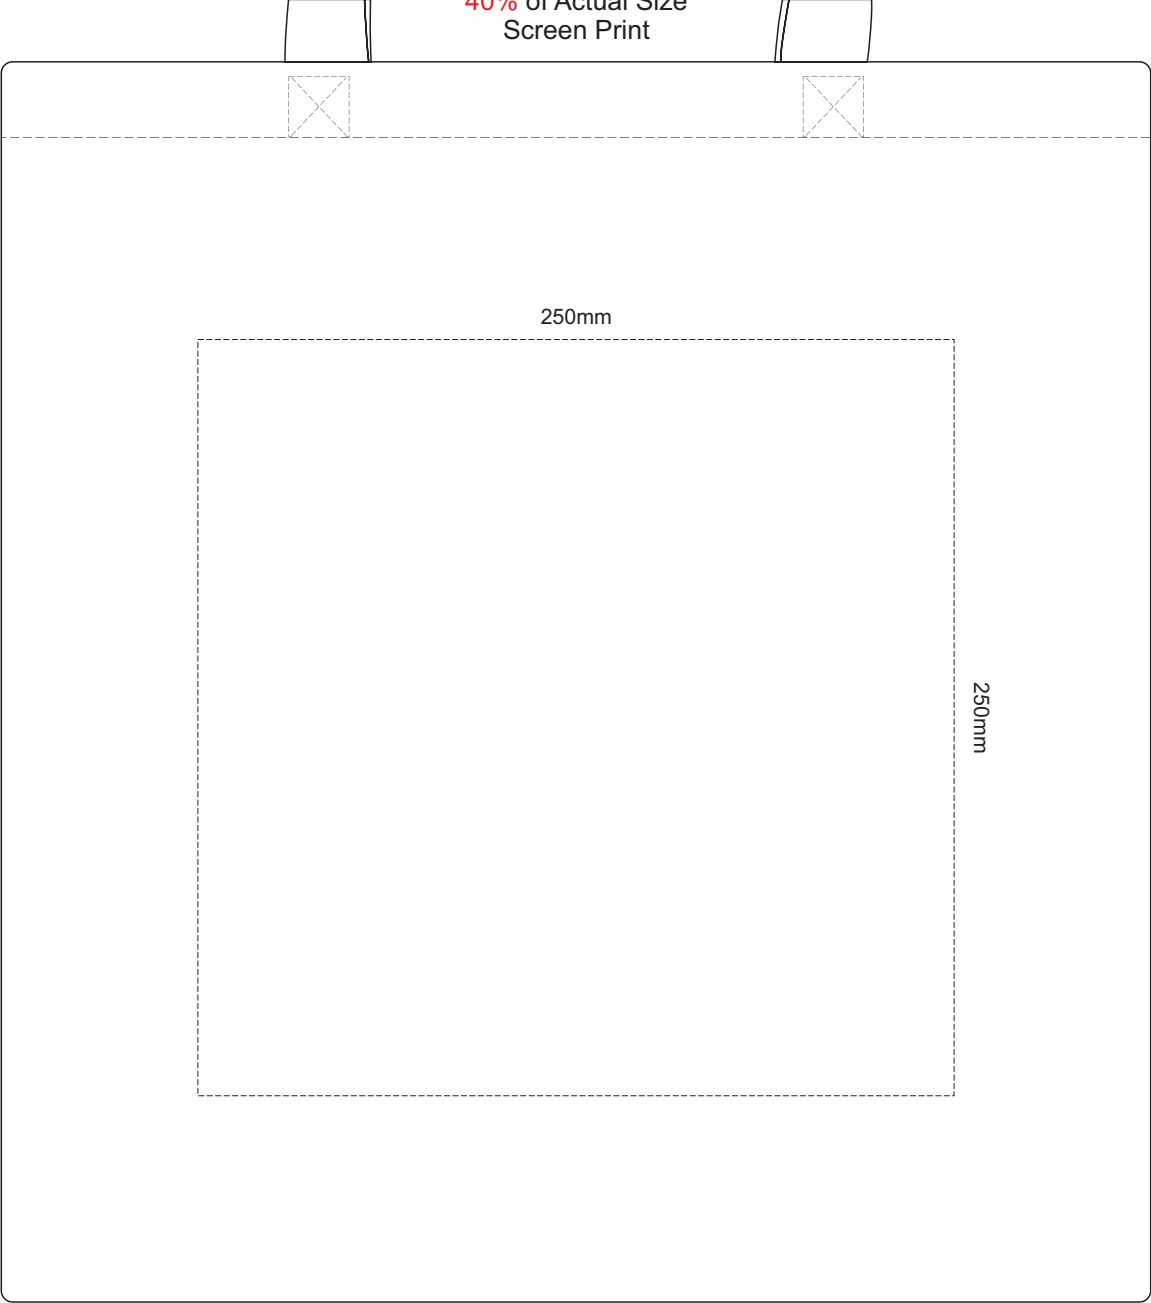

40% of Actual Size
Screen Print

40% of Actual Size
Colourflex Transfer
Faux Embroidery

Please note the orientation of these print areas may be rotated to best suit your needs.