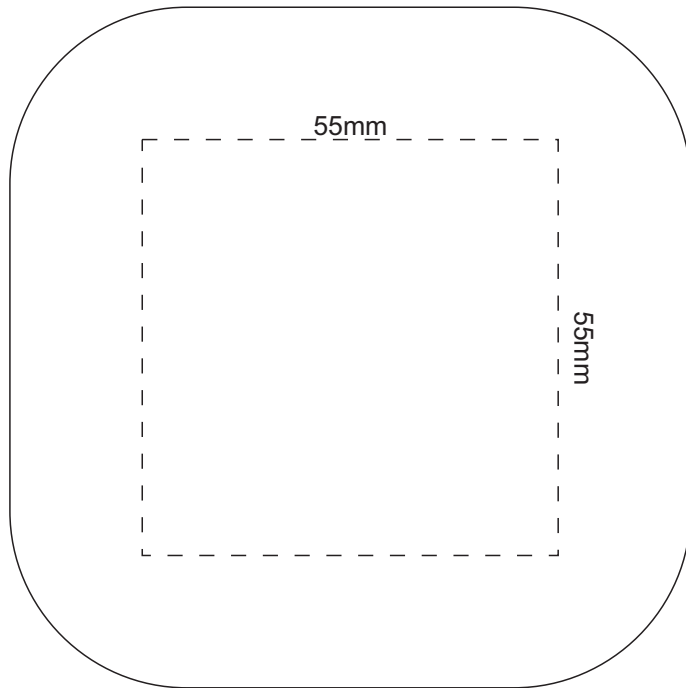

100% of Actual Size
Pad Print

Print applied on the underside of Coaster.
Coaster has a textured finish on topside.
Background will be clear.

100% of Actual Size
Direct Digital

Blue Line = The SIGNIFICANT PRINT AREA
(Keep all critical images & text within this box)
Black Line = Maximum print area
Pink Line = Bleed off to here

Print applied on the underside of Coaster.
Coaster has a textured finish on topside.
Background will be clear unless coloured otherwise

Some minor over spray may be apparent
when digitally printing full reversal prints