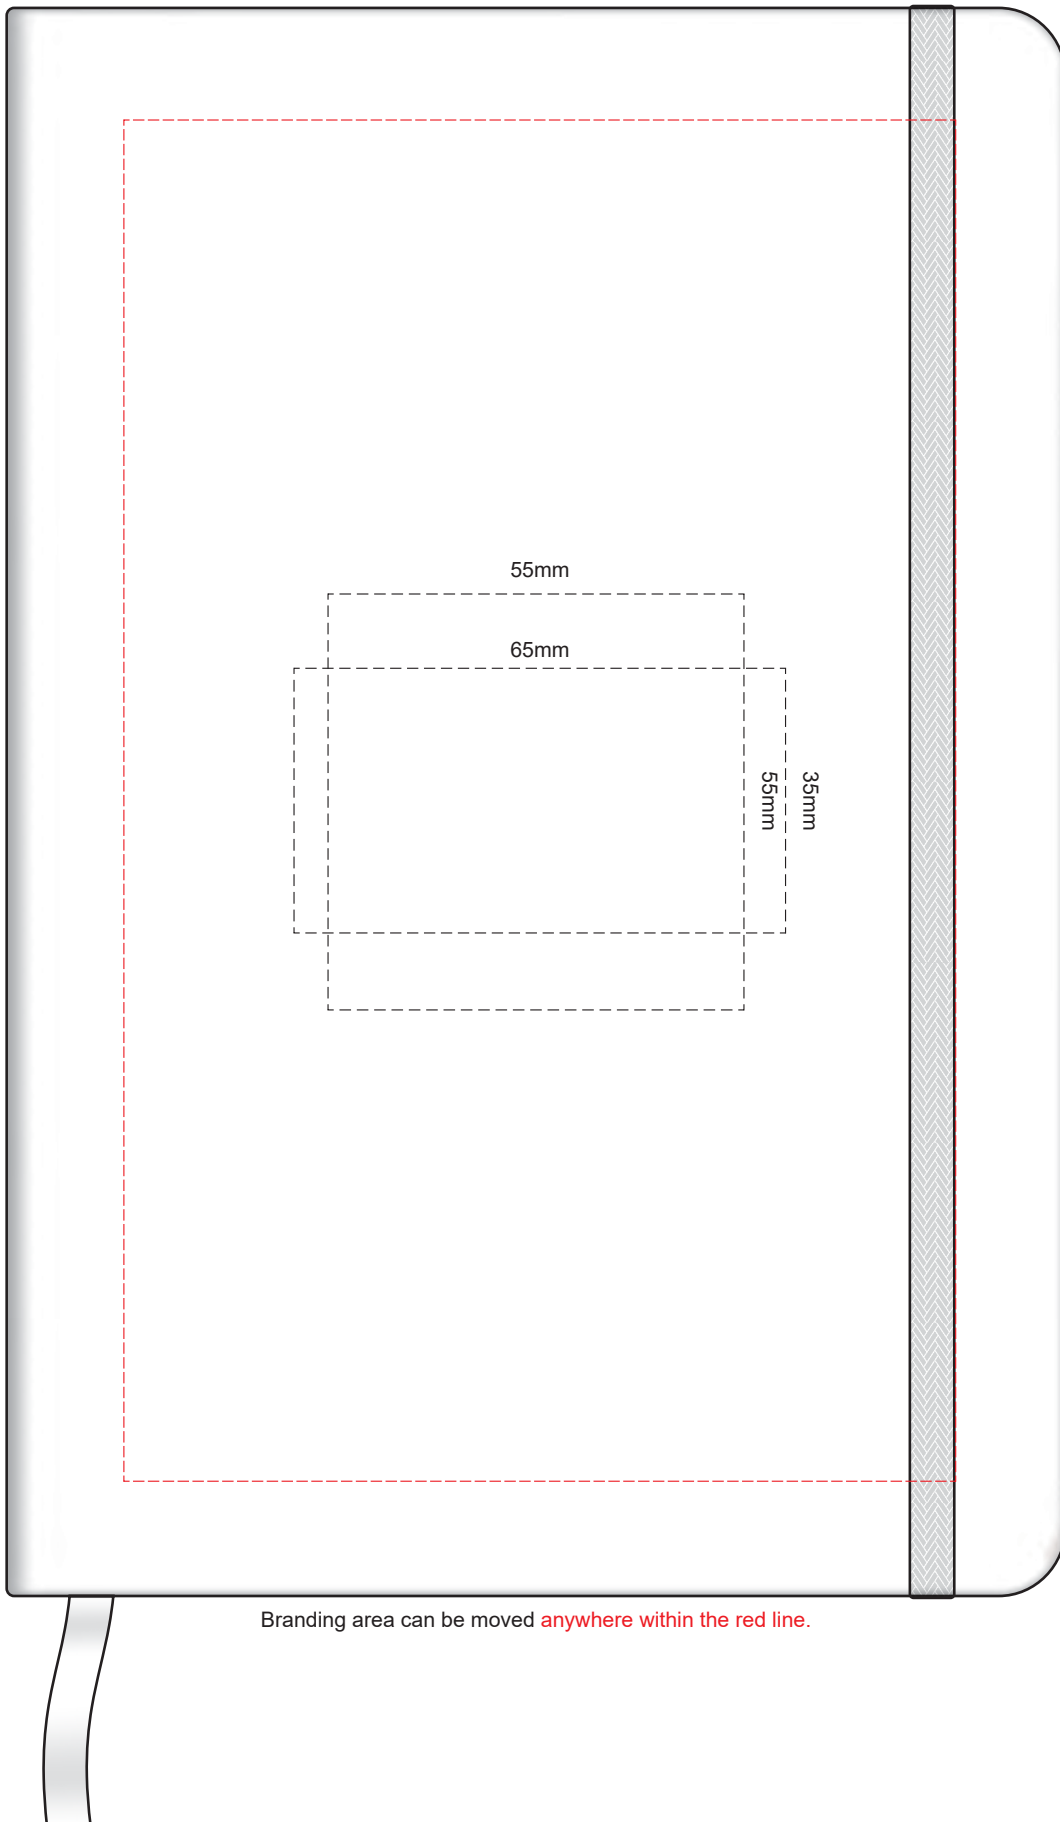

100% of Actual Size
Pad Print

Branding area can be moved anywhere within the red line.

Ecrú
Pale Yellow
Yellow
Orange
Peach
Pink
Red
Burgandy
Sage
Olive
Bright Green
Dark Green
Teal
Light Blue
Slate Blue
Dark Blue
Mauve
Purple
Grey
Black

100% of Actual Size
Pad Print BACK

Branding area can be moved **anywhere within the red line.**

Ecreu
Pale Yellow
Yellow
Orange
Peach
Pink
Red
Burgandy
Sage
Olive
Bright Green
Dark Green
Teal
Light Blue
Slate Blue
Dark Blue
Mauve
Purple
Grey
Black

100% of Actual Size
Screen Print (one colour)

Ecreu
Pale Yellow
Yellow
Orange
Peach
Pink
Red
Burgandy
Sage
Olive
Bright Green
Dark Green
Teal
Light Blue
Slate Blue
Dark Blue
Mauve
Purple
Grey
Black

100% of Actual Size
Screen Print (one colour) BACK

- Green Line = Fold Lines when assembled on notebook
- Blue Line = The SIGNIFICANT PRINT AREA
(Keep all critical images & text within this box)
- Black Line = Maximum print area
- Pink Line = Bleed off to here