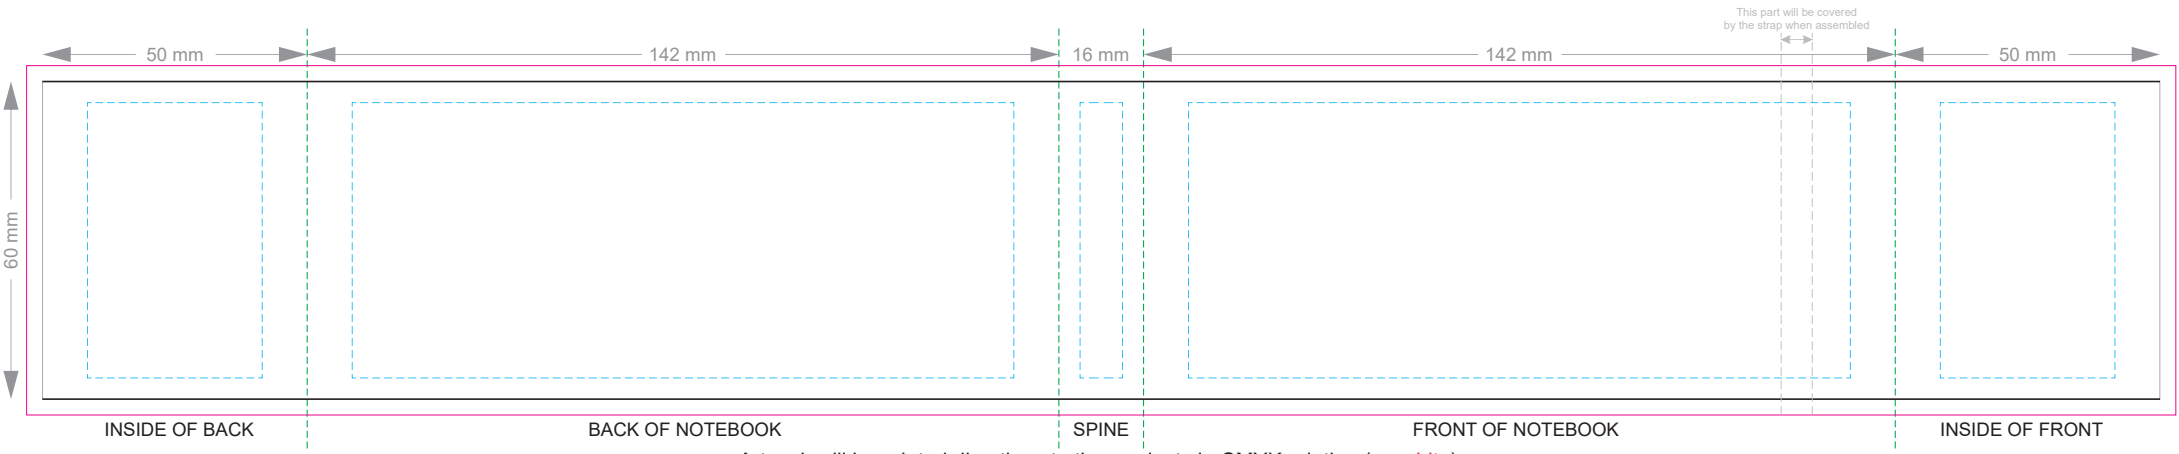

70% of Actual Size
Digital Print - Belly Band Template

Artwork will be printed directly onto the product via CMYK printing (no white), colours will not be vibrant due to white ink not being available for this process

- Green Line = Fold Lines when assembled on notebook
- Blue Line = The SIGNIFICANT PRINT AREA
  (Keep all critical images & text within this box)
- Black Line = Maximum print area
- Pink Line = Bleed off to here

25% of Actual Size