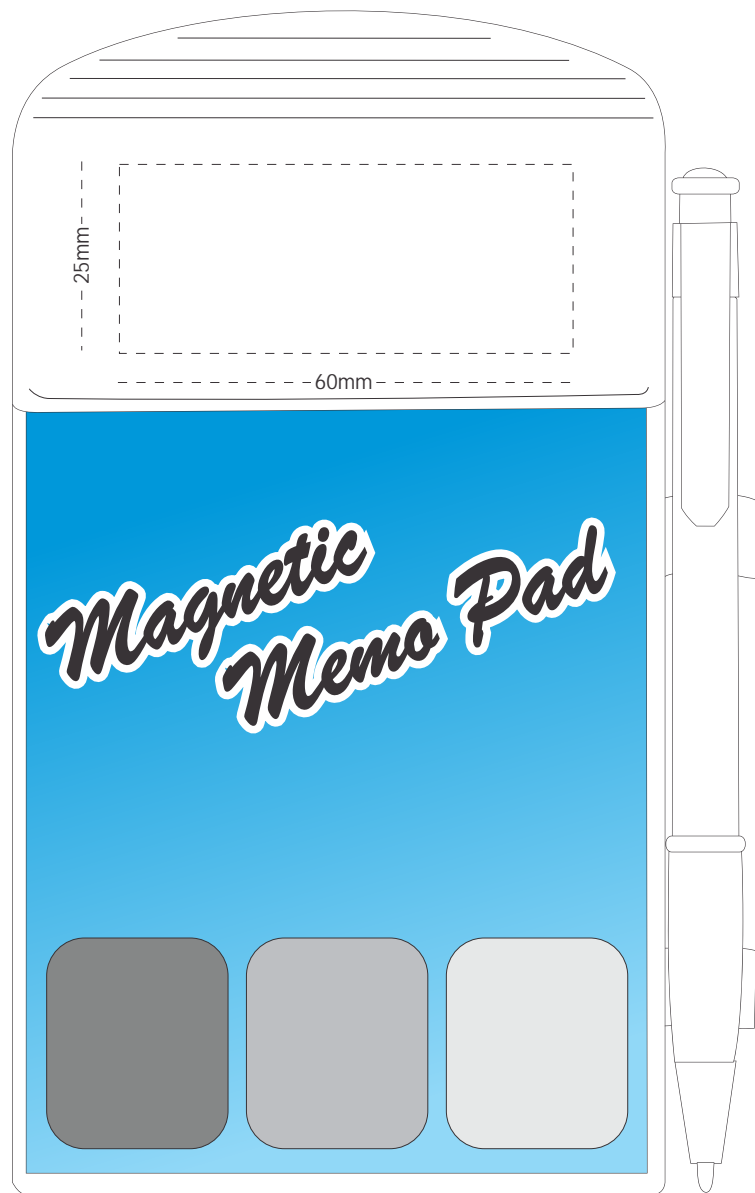

Actual Size: 100% when viewed on A4 paper

PAD HOLDER

PEN